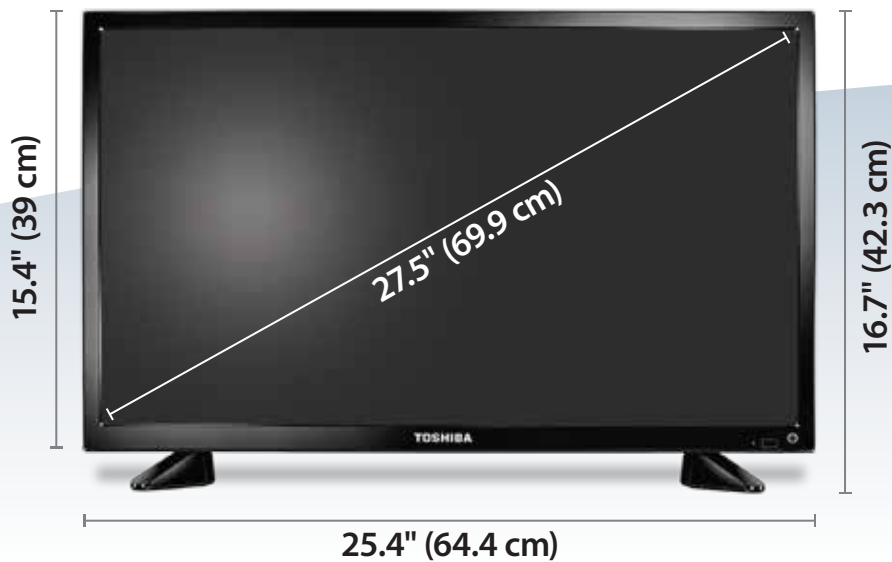

TOSHIBA

Leading Innovation >>>

ACCESSORIES

- Remote control and AAA batteries (2)
- *Safety Sheet* document
- *Quick Setup Guide*
- *Online User Guide*

DTS TruSurround™ delivers an immersive virtual surround sound experience over front facing speaker configurations, complete with rich bass, high frequency detail and clear dialog.

PRODUCT SPECIFICATIONS

Warranty—parts	1 Year Limited	Brightness (center typ.) cd/m²	220 nits	DTS Tuning Package	DTS TruSurround
Warranty—labor	1 Year Limited	Comb filter	3d y/c digital	Speakers (2)	Watts per channel: 5W
Dimensions Without Stand	15.4 H × 25.4 W × 3.7 D in (39 x 64.4 x 9.5 cm)	Response time	6.5 ms	Power consumption on	32.5W
Weight w/o stand	8.8 lbs. (4 kg)	Horizontal viewing angle	178°	Power consumption in standby	0.5W
Dimensions With Stand	16.7 H × 25.4 W × 7.1 D in (42.3 x 64.4 x 18.1 cm)	Vertical viewing angle	178°	Power inputs	AC120V 60Hz, 0.7A
Weight w/ stand	9 lbs. (4.1 kg)	Tuner supports:	NTSC, ATSC, 8-VSB, Clear-QAM	Menu languages	English/French/Spanish
Screen size (diagonal)	27.5"	HDMI input	2	HDMI® CEC Control	Yes
Panel backlight type	LED	Component video inputs	1	GameTimer™	Yes
Panel refresh rate	60Hz	Composite video input	1	Energy star qualified	No
Resolution	720p	Shared audio inputs Component & Composite	Yes	Internet connectable	No
Panel resolution (h×v)	1366 × 768	USB port Supports jpeg, video, audio and fw upgrades	1	TV base screws	M4 (20 mm length) (4 pcs.)
Aspect ratio	16:9	Antenna/cable	1	V-chip (version 2.0)	Yes
Contrast ratio (typical) panel	3,000:1	Video output	No	Sleep timer	Yes
Dynamic contrast ratio	6,000,000:1	Analog audio/Headphone	1	Channel labeling	No
		Digital audio output Optical	1	Vesa mount (mm)	100x100—M4 type screws
		Ethernet & WiFi	No		

28L110U