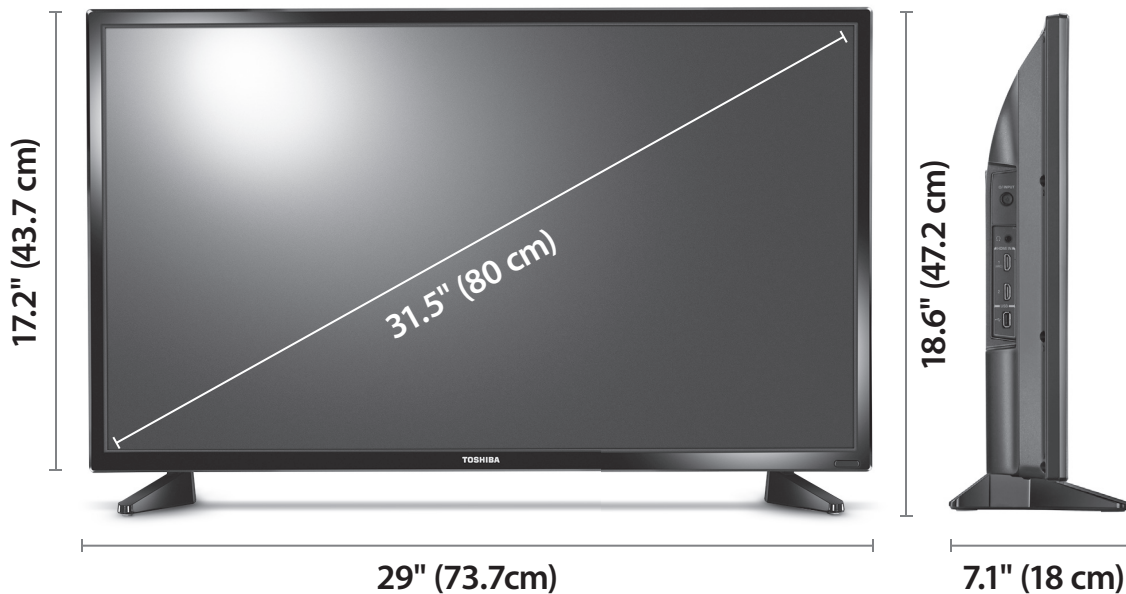

32"
CLASS
31.5 DIAGONAL

720p

TOSHIBA
Leading Innovation >>>

32L220U

TOSHIBA

Leading Innovation >>>

ACCESSORIES

- Remote control and AAA batteries (2)
- Power Cord
- *Safety Sheet* document
- *Quick Setup Guide*
- *Online User Guide*

DTS TruSurround™ delivers an immersive virtual surround sound experience over front facing speaker configurations, complete with rich bass, high frequency detail and clear dialog.

PRODUCT SPECIFICATIONS

Warranty—parts	1 Year Limited	Brightness (center minimum) cd/m²	180 nits	DTS Tuning Package	DTS TruSurround
Warranty—labor	1 Year Limited	Comb filter	3d y/c digital	Speakers (2)	WATTS PER CHANNEL: 5W
Dimensions Without Stand	17.2 H x 29 W x 3.2 D in (43.7 x 73.7 x 8.1 cm)	Response time	6.5 ms	Power consumption on	38W
Weight w/o stand	10.8 lbs (4.9 kg)	Horizontal viewing angle	178°	Power consumption in standby	<0.5W
Dimensions With Stand	18.6 H x 29 W x 7.1 D in (47.2 x 73.7 x 18 cm)	Vertical viewing angle	178°	Power inputs	AC120V 60Hz, 0.9A
Weight w/ stand	11 lbs (5 kg)	Tuner supports:	NTSC, ATSC, 8-VSB, Clear-QAM	Menu languages	English/French/Spanish
Screen size (diagonal)	31.5"	HDMI input	2	HDMI® CEC Control	Yes
Panel	LCD	Component video inputs	No	Game mode	Yes
Panel backlight type	LED	Composite video input	1	GameTimer™	Yes
Panel refresh rate	60Hz	USB port Supports JPEG	1	Energy star qualified	No
Resolution	720p	Antenna/cable	1	TV base screws	M4 type (24 mm length) (4 pcs)
Panel resolution (h xv)	1366 x 768	Video output	No	V-chip (version 2.0)	Yes
Aspect ratio	16:9	Analog audio/Headphone	Yes	Sleep timer	Yes
Contrast ratio (typical) panel	3,000:1	Digital audio output Optical	1	Channel labeling	No
		Ethernet	No	VESA mount (mm)	100 x 100—M4 type screws
		WiFi	No		