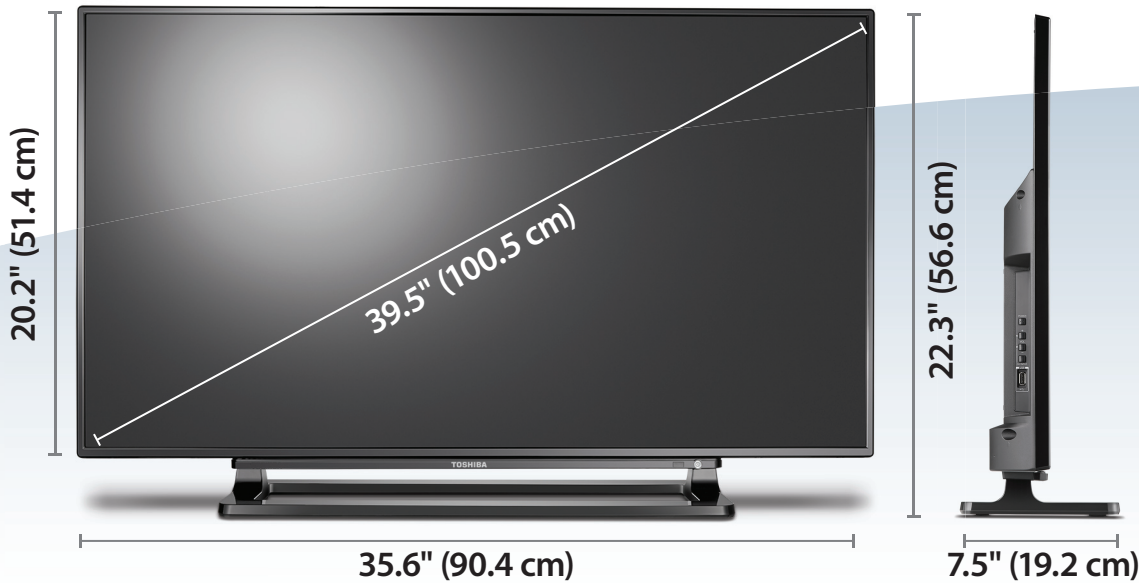

TOSHIBA

Leading Innovation >>>

ACCESSORIES

- Remote control and AAA batteries (2)
- *Safety Sheet* document
- *Quick Setup Guide*
- *Online User Guide*

DTS TruSurround™ delivers an immersive virtual surround sound experience over front facing speaker configurations, complete with rich bass, high frequency detail and clear dialog.

PRODUCT SPECIFICATIONS

Warranty—parts	1 Year Limited	Brightness (center typ.) cd/m²	250 nits	DTS Tuning Package	DTS TruSurround
Warranty—labor	1 Year Limited	Comb filter	3d y/c digital	Speakers	Speakers: 2 Watts per channel: 7W
Dimensions Without Stand	20.2 H x 35.6 W x 2.7 D in (51.4 x 90.4 x 6.8 cm)	Response time	8.5 ms	Power consumption on	54.5W
Weight w/o stand	21.4 lbs (9.7 kg)	Horizontal viewing angle	178°	Power consumption in standby	<0.5W
Dimensions With Stand	22.3 H x 35.6 W x 7.5 D in (56.6 x 90.4 x 19.2 cm)	Vertical viewing angle	178°	Power inputs	AC120V 60Hz
Weight w/ stand	21.8 lbs (9.9 kg)	Tuner supports:	NTSC, ATSC, 8-VSB, Clear-QAM	Menu languages	English/French/Spanish
Screen size (diagonal)	39.5"	HDMI input	2	HDMI® CEC Control	Yes
Panel backlight type	LED	Component video inputs	1	Game mode	Yes
Panel refresh rate	60Hz	Composite video input Shared with component Y	1	Energy star qualified	No
Resolution	1080p	Shared audio inputs	Yes	Internet connectable	No
Panel resolution (hxv)	1920 x 1080	USB port Supports JPEG and Firmware upgrades	1	TV base screws	M4 (8 mm length) (4 pcs.) M4 (12 mm length) (4 pcs.)
Aspect ratio	16:9	Antenna/cable	1	V-chip (version 2.0)	Yes
Contrast ratio (typical) panel	5,000:1	Video output	No	Sleep timer	Yes
Dynamic contrast ratio	2,000,000:1	Analog audio/Headphone	No	GameTimer(TM)	Yes
		Digital audio output Optical	1	Vesa mount (mm)	200x200—M6 type screws
		Ethernet & WiFi	No		

40L310U