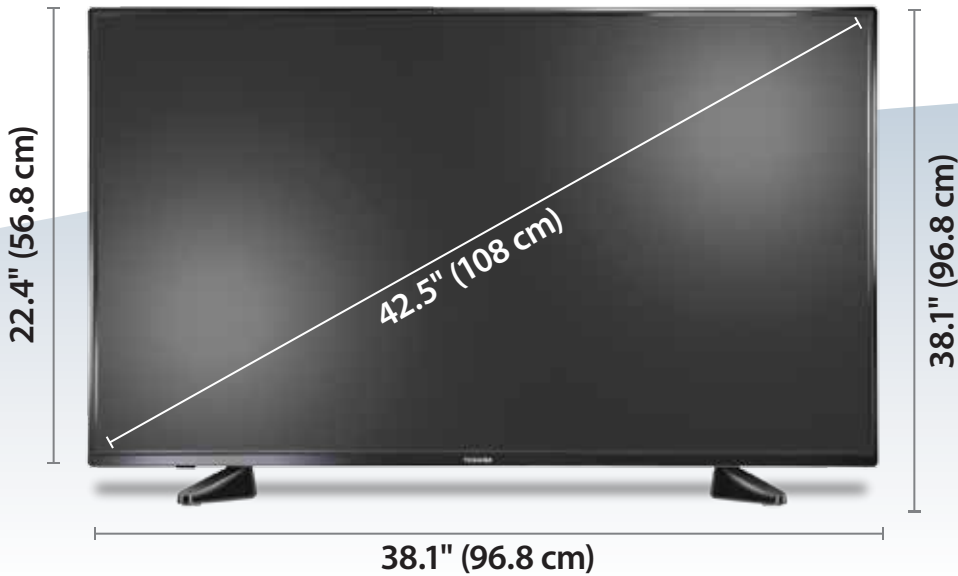

TOSHIBA

Leading Innovation >>>

ACCESSORIES

- Remote control and AAA batteries (2)
- *Safety Sheet* document
- *Quick Setup Guide*
- *Online User Guide*

DTS TruSurround™ delivers an immersive virtual surround sound experience over front facing speaker configurations, complete with rich bass, high frequency detail and clear dialog.

PRODUCT SPECIFICATIONS

Warranty—parts	1 Year Limited	Brightness (center typ.) cd/m²	240 nits	DTS Tuning Package	DTS TruSurround
Warranty—labor	1 Year Limited	Comb filter	3d y/c digital	Speakers (2)	Watts per channel: 7W
Dimensions Without Stand	22.4 H × 38.1 W × 3 D in (56.8 × 96.8 × 7.7 cm)	Response time	8 ms	Power consumption on	58.1W
Weight w/o stand	16.5 lbs (7.5 kg)	Horizontal viewing angle	178°	Power consumption in standby	0.5W
Dimensions With Stand	23.9 H × 38.1 W × 9.4 D in (60.7 × 96.8 × 23.9 cm)	Vertical viewing angle	178°	Power inputs	AC120V 60Hz, 1.1A
Weight w/ stand	17.2 lbs. (7.8 kg)	Tuner supports:	NTSC, ATSC, 8-VSB, Clear-QAM	Menu languages	English/French/Spanish
Screen size (diagonal)	42.5"	HDMI input	3	HDMI® CEC Control	Yes
Panel backlight type	LED	Component video inputs	1	GameTimer™	Yes
Panel refresh rate	60Hz	Composite video input	1	Energy star qualified	No
Resolution	1080p	Shared audio inputs Component & Composite	Yes	Internet connectable	No
Panel resolution (h×v)	1920 × 1080	USB port Supports JPEG and firmware upgrade	1	TV base screws	M5 type (25 mm length) (4 pcs)
Aspect ratio	16:9	Antenna/cable	1	V-chip (version 2.0)	Yes
Contrast ratio (typical) panel	1200:1	Video output	No	Sleep timer	Yes
Dynamic contrast ratio	3,000,000:1	Analog audio/Headphone	Yes	Channel labeling	No
		Digital audio output Optical	1	Vesa mount (mm)	200x300—M6 type screws
		Ethernet & WiFi	No		

43L310U