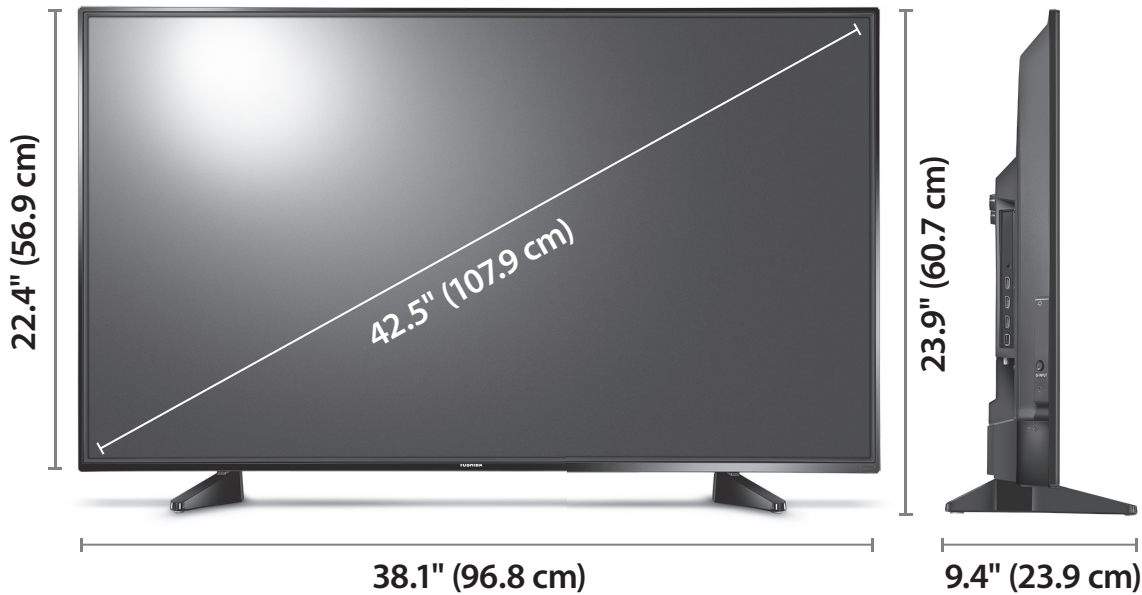

43"
CLASS
42.5 DIAGONAL

1080p

TOSHIBA
Leading Innovation >>>

43L420U

TOSHIBA

Leading Innovation >>>

ACCESSORIES

- Remote control and AAA batteries (2)
- *Safety Sheet* document
- *Quick Setup Guide*
- *Online User Guide*

DTS TruSurround™ delivers an immersive virtual surround sound experience over front facing speaker configurations, complete with rich bass, high frequency detail and clear dialog.

PRODUCT SPECIFICATIONS

Warranty—parts	1 Year Limited	Brightness (center minimum) cd/m²	240 nits	DTS Tuning Package	DTS TruSurround
Warranty—labor	1 Year Limited	Comb filter	3d y/c digital	Speakers (2)	WATTS PER CHANNEL: 8W
Dimensions Without Stand	22.4 H x 38.1 W x 3.4 D in (56.9 x 96.8 x 8.7 cm)	Response time	8 ms	Power consumption on	59.3W
Weight w/o stand	17.4 lbs (7.9 kg)	Horizontal viewing angle	178°	Power consumption in standby	<0.5W
Dimensions With Stand	23.9 H x 38.1 W x 9.4 D in (60.7 x 96.8 x 23.9 cm)	Vertical viewing angle	178°	Power inputs	AC120V 60Hz, 1.1A
Weight w/ stand	17.9 lbs (8.1 kg)	Tuner supports:	NTSC, ATSC, 8-VSB, Clear-QAM	Menu languages	English/French/Spanish
Screen size (diagonal)	42.5"	HDMI input	3	HDMI® CEC Control	Yes
Panel	LCD	Component video inputs	No	Game mode	Yes
Panel backlight type	LED	Composite video input	1	GameTimer™	Yes
Panel refresh rate	60Hz	USB port Supports JPEG	1	Energy star qualified	No
Resolution	1080p	Antenna/cable	1	TV base screws	M5 type (27 mm length) (4 pcs)
Panel resolution (h xv)	1920 x 1080	Video output	No	V-chip (version 2.0)	Yes
Aspect ratio	16:9	Analog audio/Headphone	Yes	Sleep timer	Yes
Contrast ratio (typical) panel	3,000:1	Digital audio output Optical	1	Channel labeling	No
		Ethernet	No	VESA mount (mm)	300 x 200—M6 type screws
		WiFi	No		