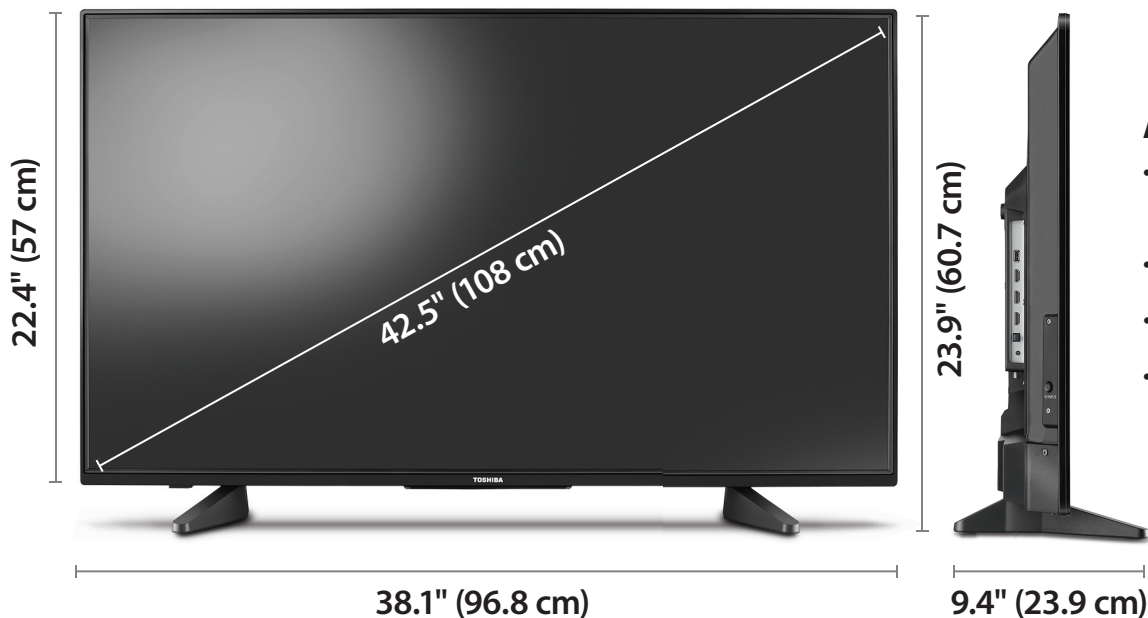

TOSHIBA

ACCESSORIES

- Remote control and AAA batteries (2)
- *Safety Sheet* document
- *Quick Setup Guide*
- *Online User Guide*

Chromecast built-in

Stream the entertainment you love from your phone, tablet or laptop to your TV.

1000+ Apps

UNLIMITED ENTERTAINMENT, ALL ON YOUR SCHEDULE

With Chromecast built-in, you are in command. Access more than 200,000 TV shows and movies, millions of songs and more from apps like Netflix, YouTube, and Google Play. With more apps being added all the time, you can discover new entertainment at g.co/castapps.

USE YOUR PHONE AS A REMOTE

By using your phone, you can stream your apps, playlist, and TV shows - without new log-ins or downloads. It's simple to search, browse, queue, and control from anywhere in the home.

MULTI-TASK WITHOUT INTERRUPTING WHAT'S PLAYING

While you are streaming, you can keep using your phone for other things without disrupting what is playing on the TV.

PRODUCT SPECIFICATIONS

WARRANTY—PARTS	1 YEAR LIMITED	ASPECT RATIO	16:9	AUDIO ENHANCEMENT	DTS TruSurround
WARRANTY—LABOR	1 YEAR LIMITED	CONTRAST RATIO (TYPICAL) PANEL	1,200:1	SPEAKERS (2)	8 WATTS/CHANNEL
DIMENSIONS (HxWxD) WITHOUT STAND	22.4 x 38.1 x 3.4" (57 x 96.8 x 8.7 cm)	COMB FILTER	3D Y/C DIGITAL	POWER CONSUMPTION ON	68.1W
WEIGHT (W/O STAND)	17.6 lbs. (8 kg)	RESPONSE TIME (TYPICAL)	8 ms	POWER CONSUMPTION IN STANDBY	<0.5W
DIMENSIONS (HxWxD) WITH STAND	23.9 x 38.1 x 9.4" (60.7 x 96.8 x 23.9 cm)	HORIZONTAL VIEWING ANGLE	178°	OSD LANGUAGES	ENGLISH/ FRENCH/ SPANISH
WEIGHT (W/ STAND)	18.1 lbs. (8.2 kg)	VERTICAL VIEWING ANGLE	178°	HDMI CEC	YES
SCREEN SIZE (DIAGONAL)	42.5"	TUNER SUPPORTS:	NTSC, ATSC, CLEAR-QAM	GAME MODE	YES
PANEL	LCD	HDMI INPUT	3	V-CHIP (VERSION 2.0)	YES
PANEL BACKLIGHT TYPE	LED	COMPOSITE VIDEO INPUT	1	SLEEP TIMER	YES
PANEL REFRESH RATE	60Hz	USB PORT (SUPPORTS JPEG)	1	TEXT TO SPEECH	YES
DISPLAY RESOLUTION	1080p	ANTENNA/CABLE	1	VESA MOUNT (mm)	200 x 300
PANEL RESOLUTION (HxV)	1920 x 1080	HEADPHONE OUTPUT	YES	VESA MOUNT SCREWS	M6 TYPE SCREWS
		ANALOG AUDIO OUTPUT	YES		
		DIGITAL AUDIO OUTPUT (OPTICAL)	YES		

43L511U18