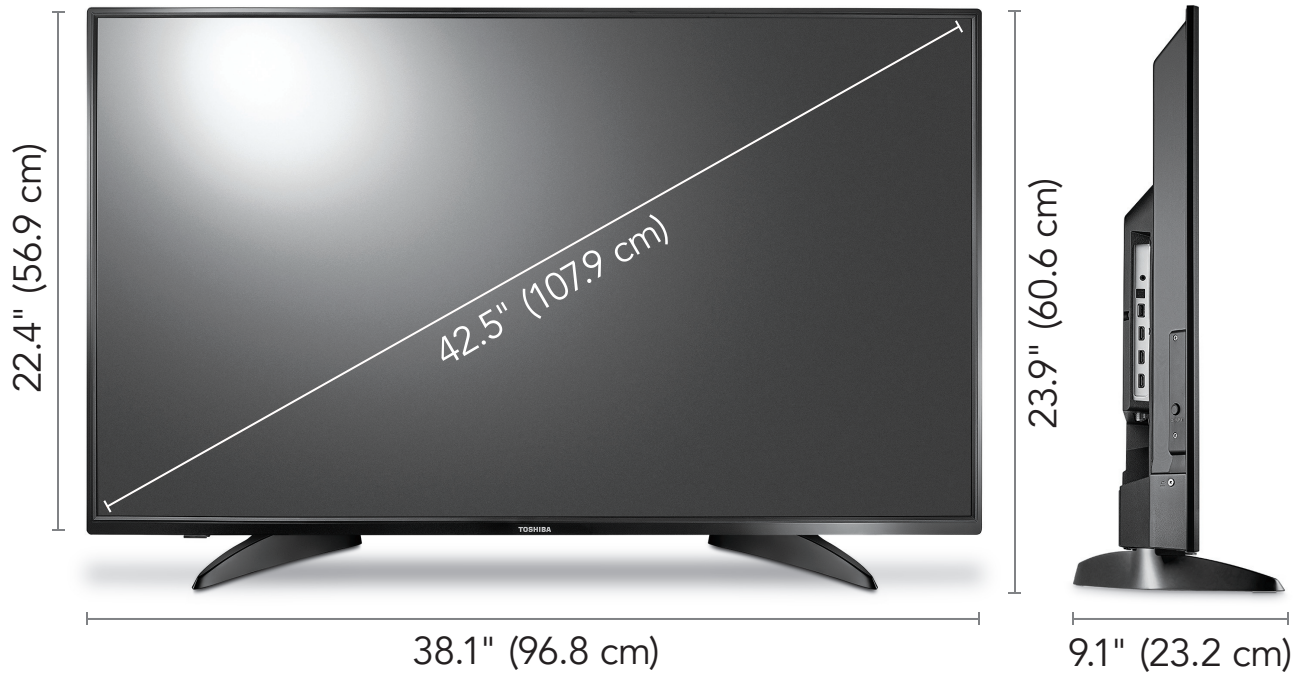

TOSHIBA

fire tv edition

ACCESSORIES

- Voice Remote with Alexa and AAA batteries (2)
- *Safety Sheet* document
- *Quick Setup Guide*
- *Online User Guide*

PRODUCT SPECIFICATION

WARRANTY—PARTS	1 YEAR LIMITED	PANEL RESOLUTION (HxV)	1920 × 1080	ANALOG AUDIO OUTPUT	YES
WARRANTY—LABOR	1 YEAR LIMITED	ASPECT RATIO	16:9	DIGITAL AUDIO OUTPUT (OPTICAL)	YES
DIMENSIONS (HxWxD) WITHOUT STAND	22.4 × 38.1 × 3.5" (56.9 × 96.8 × 8.8 cm)	CONTRAST RATIO (TYPICAL) PANEL	3,000:1	AUDIO ENHANCEMENT	DTS TruSurround
WEIGHT (W/O STAND)	17.4 lbs (7.9 kg)	COMB FILTER	3D Y/C DIGITAL	SPEAKERS (2)	8 WATTS/CHANNEL
DIMENSIONS (HxWxD) WITH STAND	23.9 × 38.1 × 9.1" (60.6 × 96.8 × 23.2 cm)	RESPONSE TIME (TYPICAL)	8 ms	OSD LANGUAGES	ENGLISH & FRENCH
WEIGHT (W/ STAND)	18.1 lbs (8.2 kg)	HORIZONTAL VIEWING ANGLE	178°	BUILT-IN WI-FI, ETHERNET	YES
SCREEN SIZE (DIAGONAL)	42.5 in (107.9 cm)	VERTICAL VIEWING ANGLE	178°	HDMI CEC	YES
PANEL	LCD	TUNER SUPPORTS	ATSC Tuner with Clear QAM; NTSC	GAME MODE	YES
PANEL BACKLIGHT TYPE	LED	HDMI INPUT	3	V-CHIP (VERSION 2.0)	YES
PANEL REFRESH RATE	60Hz	COMPOSITE VIDEO INPUT	1	SLEEP TIMER	YES
DISPLAY RESOLUTION	1080p	USB PORT (SUPPORTS JPEG)	1	TEXT TO SPEECH	YES
		ANTENNA/CABLE	1	VESA MOUNT (mm)	200 × 300
		HEADPHONE OUTPUT	YES	VESA MOUNT SCREWS	M6 × 25 mm

43LF421C19

Amazon, Fire, Alexa, Prime, and all related logos are trademarks of Amazon.com, Inc. or its affiliates. Certain services are subject to change at any time, may not be available in all areas, and may require separate subscriptions.