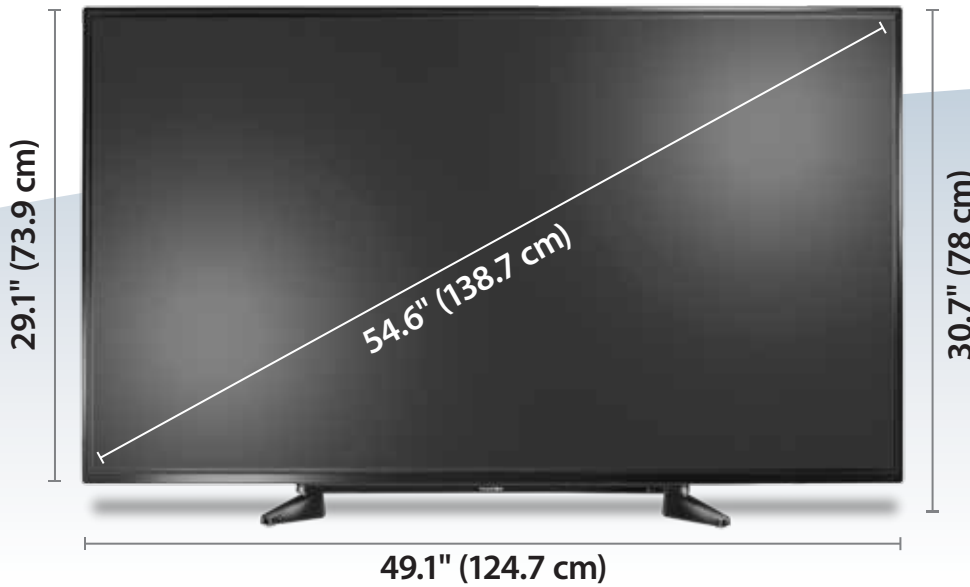

TOSHIBA

Leading Innovation >>>

ACCESSORIES

- Remote control and AAA batteries (2)
- *Safety Sheet* document
- *Quick Setup Guide*
- *Online User Guide*

DTS TruSurround™ delivers an immersive virtual surround sound experience over front facing speaker configurations, complete with rich bass, high frequency detail and clear dialog.

PRODUCT SPECIFICATIONS

Warranty—parts	1 Year Limited	Brightness (center typ.) cd/m²	300 nits	DTS Tuning Package	DTS TruSurround
Warranty—labor	1 Year Limited	Comb filter	3d y/c digital	Speakers (2)	Watts per channel: 10W
Dimensions Without Stand	29.1 H × 49.1 W × 3.6 D in (73.9 × 124.7 × 9.3 cm)	Response time	9 ms	Power consumption on	92.4W
Weight w/o stand	29.8 lbs. (13.5 kg)	Horizontal viewing angle	178°	Power consumption in standby	0.5W
Dimensions With Stand	30.7 H × 49.1 W × 9.6 D in (78 × 124.7 × 24.4 cm)	Vertical viewing angle	178°	Power inputs	AC120V 60Hz, 1.0A
Weight w/ stand	30.9 lbs (14 kg)	Tuner supports:	NTSC, ATSC, 8-VSB, Clear-QAM	Menu languages	English/French/Spanish
Screen size (diagonal)	54.6"	HDMI input	3	HDMI® CEC Control	Yes
Panel backlight type	LED	Component video inputs	1	GameTimer™	Yes
Panel refresh rate	60Hz	Composite video input	1	Energy star qualified	No
Resolution	1080p	Shared audio inputs	Component & Composite	Internet connectable	No
Panel resolution (h×v)	1920 × 1080	USB port	Supports JPEG and firmware upgrade	TV base screws	M5 type (10 mm length) (4 pcs)
Aspect ratio	16:9	Antenna/cable	1	V-chip (version 2.0)	Yes
Contrast ratio (typical) panel	4,000:1	Video output	No	Sleep timer	Yes
Dynamic contrast ratio	16,000,000:1	Analog audio/Headphone	Yes	Channel labeling	No
		Digital audio output	Optical	Vesa mount (mm)	200x300—M6 type screws
		Ethernet & WiFi	No		

55L310U