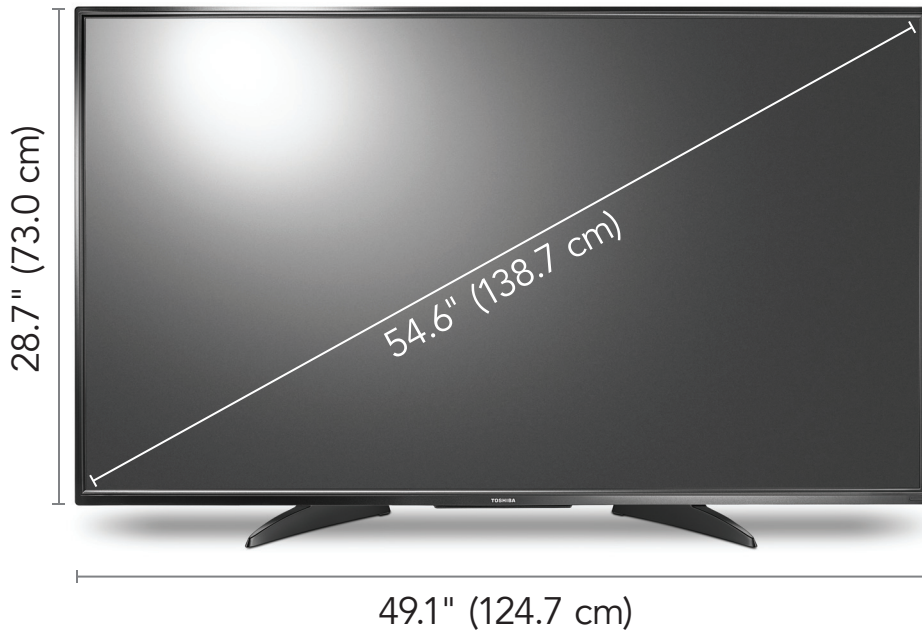

fire tv edition

ACCESSORIES

- Voice Remote with Alexa and AAA batteries (2)
- *Safety Sheet* document
- *Quick Setup Guide*
- *Online User Guide*
- Power Cord

PRODUCT SPECIFICATION

WARRANTY—PARTS	1 YEAR LIMITED	PANEL RESOLUTION (HxV)	UHD: 3840 × 2160	ANALOG AUDIO OUTPUT	YES
WARRANTY—LABOR	1 YEAR LIMITED	ASPECT RATIO	16:9	DIGITAL AUDIO OUTPUT (OPTICAL)	YES
DIMENSIONS (HxWxD) WITHOUT STAND	28.7 × 49.1 × 3.7" (73 × 124.7 × 9.3 cm)	CONTRAST RATIO (TYPICAL) PANEL	4500:1	AUDIO ENHANCEMENT	DTS Studio Sound
WEIGHT (W/O STAND)	32.4 lbs. (14.7 kg)	COMB FILTER	3D Y/C DIGITAL	SPEAKERS (2)	10 WATTS/CHANNEL
DIMENSIONS (HxWxD) WITH STAND	30.2 × 49.1 × 12" (76.6 × 124.7 × 30.5 cm)	RESPONSE TIME (TYPICAL)	8 ms	OSD LANGUAGES	ENGLISH & FRENCH
WEIGHT (W/ STAND)	33.1 lbs. (15 kg)	HORIZONTAL VIEWING ANGLE	178°	BUILT-IN WI-FI, ETHERNET	YES
SCREEN SIZE (DIAGONAL)	54.6"	VERTICAL VIEWING ANGLE	178°	HDMI CEC	YES
PANEL	LCD	TUNER SUPPORTS:	ATSC Tuner with Clear QAM; NTSC	GAME MODE	YES
PANEL BACKLIGHT TYPE	LED	HDMI INPUT	3	V-CHIP (VERSION 2.0)	YES
PANEL REFRESH RATE	60Hz	COMPOSITE VIDEO INPUT	1	SLEEP TIMER	YES
DISPLAY RESOLUTION	2160p	USB PORT (SUPPORTS JPEG)	1	TEXT TO SPEECH	YES
		ANTENNA/CABLE	1	VESA MOUNT (mm)	200 × 300
		HEADPHONE OUTPUT	YES	VESA MOUNT SCREWS	M6 × 20mm