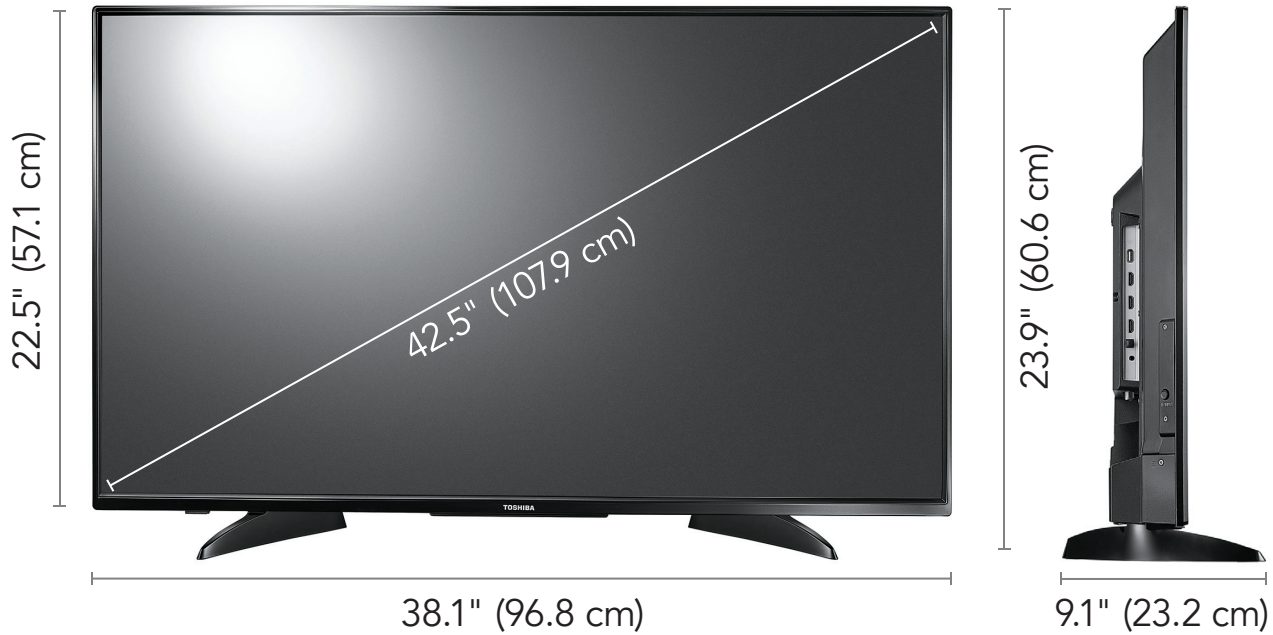

fire tv edition

ACCESSORIES

- Voice Remote with Alexa and AAA batteries (2)
- *Safety Sheet* document
- *Quick Setup Guide*
- *Online User Guide*

PRODUCT SPECIFICATION

WARRANTY—PARTS	1 YEAR LIMITED	PANEL RESOLUTION (HxV)	UHD: 3840 x 2160	ANALOG AUDIO OUTPUT	YES
WARRANTY—LABOR	1 YEAR LIMITED	ASPECT RATIO	16:9	DIGITAL AUDIO OUTPUT (OPTICAL)	YES
DIMENSIONS (HxWxD) WITHOUT STAND	22.5 x 38.1 x 3.5" (57.1 x 96.8 x 8.8 cm)	CONTRAST RATIO (TYPICAL) PANEL	4000:1	AUDIO ENHANCEMENT	DTS Studio Sound
WEIGHT (W/O STAND)	18.3 lbs. (8.3 kg)	COMB FILTER	3D Y/C DIGITAL	SPEAKERS (2)	8 WATTS/CHANNEL
DIMENSIONS (HxWxD) WITH STAND	23.9 x 38.1 x 9.1" (60.6 x 96.8 x 23.2 cm)	RESPONSE TIME (TYPICAL)	8 ms	OSD LANGUAGES	ENGLISH & FRENCH
WEIGHT (W/ STAND)	18.7 lbs. (8.5 kg)	HORIZONTAL VIEWING ANGLE	178°	BUILT-IN WI-FI, ETHERNET	YES
SCREEN SIZE (DIAGONAL)	42.5"	VERTICAL VIEWING ANGLE	178°	HDMI CEC	YES
PANEL	LCD	TUNER SUPPORTS:	ATSC Tuner with Clear QAM; NTSC	GAME MODE	YES
PANEL BACKLIGHT TYPE	LED	HDMI INPUT	3	SLEEP TIMER	YES
PANEL REFRESH RATE	60Hz	COMPOSITE VIDEO INPUT	1	TEXT TO SPEECH	YES
DISPLAY RESOLUTION	2160p	USB PORT (SUPPORTS JPEG)	1	VESA MOUNT (mm)	200 x 300
		ANTENNA/CABLE	1	VESA MOUNT SCREWS	M6 x 25 mm
		HEADPHONE OUTPUT	YES		