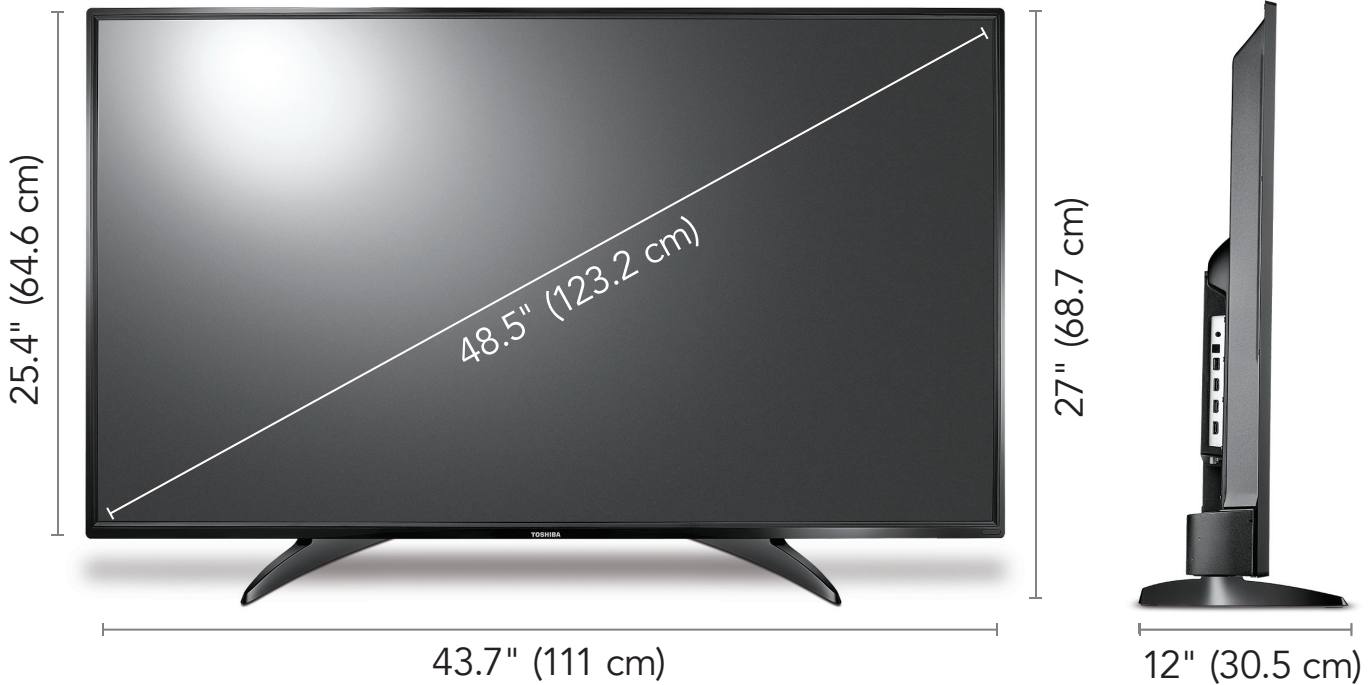

TOSHIBA | fire tv edition

49" | 60 Hz LED TV | 1080p

49LF421C19

VOICE REMOTE WITH ALEXA

A Smarter TV Is Here

HD Picture Quality, Fire TV Experience Built-in, Voice Remote with Alexa

Access Your Favorite Content – All Through One Home Screen

fire tv edition

ACCESSORIES

- Voice Remote with Alexa and AAA batteries (2)
- *Safety Sheet* document
- *Quick Setup Guide*
- *Online User Guide*
- Power Cord

PRODUCT SPECIFICATION

| | | | | | |
|-------------------------------------|---|--------------------------------|---------------------------------|--------------------------------|------------------|
| WARRANTY—PARTS | 1 YEAR LIMITED | PANEL RESOLUTION (HxV) | 1920 × 1080 | ANALOG AUDIO OUTPUT | YES |
| WARRANTY—LABOR | 1 YEAR LIMITED | ASPECT RATIO | 16:9 | DIGITAL AUDIO OUTPUT (OPTICAL) | YES |
| DIMENSIONS (HxWxD) WITHOUT STAND | 25.4 × 43.7 × 3.7" (64.6 × 111 × 9.3 cm) | CONTRAST RATIO (TYPICAL) PANEL | 1,200:1 | AUDIO ENHANCEMENT | DTS TruSurround |
| WEIGHT (W/O STAND) | 22.9 lbs (10.4 kg) | COMB FILTER | 3D Y/C DIGITAL | SPEAKERS (2) | 10 WATTS/CHANNEL |
| DIMENSIONS (HxWxD) WITH STAND | 27 × 43.7 × 12" (68.7 × 111 × 30.5 cm) | RESPONSE TIME (TYPICAL) | 9 ms | OSD LANGUAGES | ENGLISH & FRENCH |
| WEIGHT (W/ STAND) | 23.8 lbs (10.8 kg) | HORIZONTAL VIEWING ANGLE | 178° | BUILT-IN WI-FI, ETHERNET | YES |
| SCREEN SIZE (DIAGONAL) | 48.5 in (123.2 cm) | VERTICAL VIEWING ANGLE | 178° | HDMI CEC | YES |
| PANEL | LCD | TUNER SUPPORTS | ATSC Tuner with Clear QAM; NTSC | GAME MODE | YES |
| PANEL BACKLIGHT TYPE | LED | HDMI INPUT | 3 | V-CHIP (VERSION 2.0) | YES |
| PANEL REFRESH RATE | 60Hz | COMPOSITE VIDEO INPUT | 1 | SLEEP TIMER | YES |
| DISPLAY RESOLUTION | 1080p | USB PORT (SUPPORTS JPEG) | 1 | TEXT TO SPEECH | YES |
| | | ANTENNA/CABLE | 1 | VESA MOUNT (mm) | 200 × 300 |
| | | HEADPHONE OUTPUT | YES | VESA MOUNT SCREWS | M6 × 17 mm |