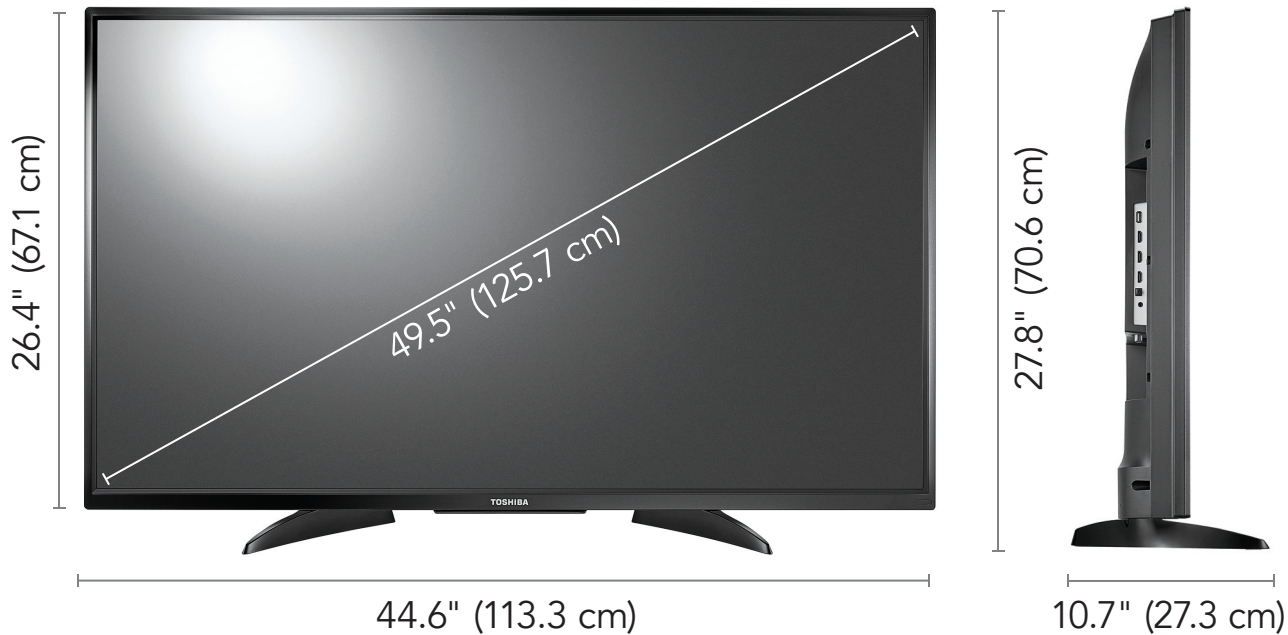

fire tv edition

ACCESSORIES

- Voice Remote with Alexa and AAA batteries (2)
- Safety Sheet document
- Quick Setup Guide
- Online User Guide
- Power Cord

PRODUCT SPECIFICATION

WARRANTY—PARTS	1 YEAR LIMITED	PANEL RESOLUTION (HxV)	UHD: 3840 × 2160	ANALOG AUDIO OUTPUT	YES
WARRANTY—LABOR	1 YEAR LIMITED	ASPECT RATIO	16:9	DIGITAL AUDIO OUTPUT (OPTICAL)	YES
DIMENSIONS (HxWxD) WITHOUT STAND	26.4 × 44.6 × 3.7" (67.1 × 113.3 × 9.4 cm)	CONTRAST RATIO (TYPICAL) PANEL	4,000:1	AUDIO ENHANCEMENT	DTS Studio Sound
WEIGHT (W/O STAND)	30.6 lbs. (13.9 kg)	COMB FILTER	3D Y/C DIGITAL	SPEAKERS (2)	10 WATTS/CHANNEL
DIMENSIONS (HxWxD) WITH STAND	27.8 × 44.6 × 10.7" (70.6 × 113.3 × 27.3 cm)	RESPONSE TIME (TYPICAL)	8 ms	OSD LANGUAGES	ENGLISH & FRENCH
WEIGHT (W/ STAND)	31.3 lbs. (14.2 kg)	HORIZONTAL VIEWING ANGLE	178°	BUILT-IN WI-FI, ETHERNET	YES
SCREEN SIZE (DIAGONAL)	49.5"	VERTICAL VIEWING ANGLE	178°	HDMI CEC	YES
PANEL	LCD	TUNER SUPPORTS:	ATSC Tuner with Clear QAM; NTSC	GAME MODE	YES
PANEL BACKLIGHT TYPE	LED	HDMI INPUT	3	SLEEP TIMER	YES
PANEL REFRESH RATE	60Hz	COMPOSITE VIDEO INPUT	1	TEXT TO SPEECH	YES
DISPLAY RESOLUTION	2160p	USB PORT (SUPPORTS JPEG)	1	VESA MOUNT (mm)	400 × 200
		ANTENNA/CABLE	1	VESA MOUNT SCREWS	M6 × 25 mm
		HEADPHONE OUTPUT	YES		