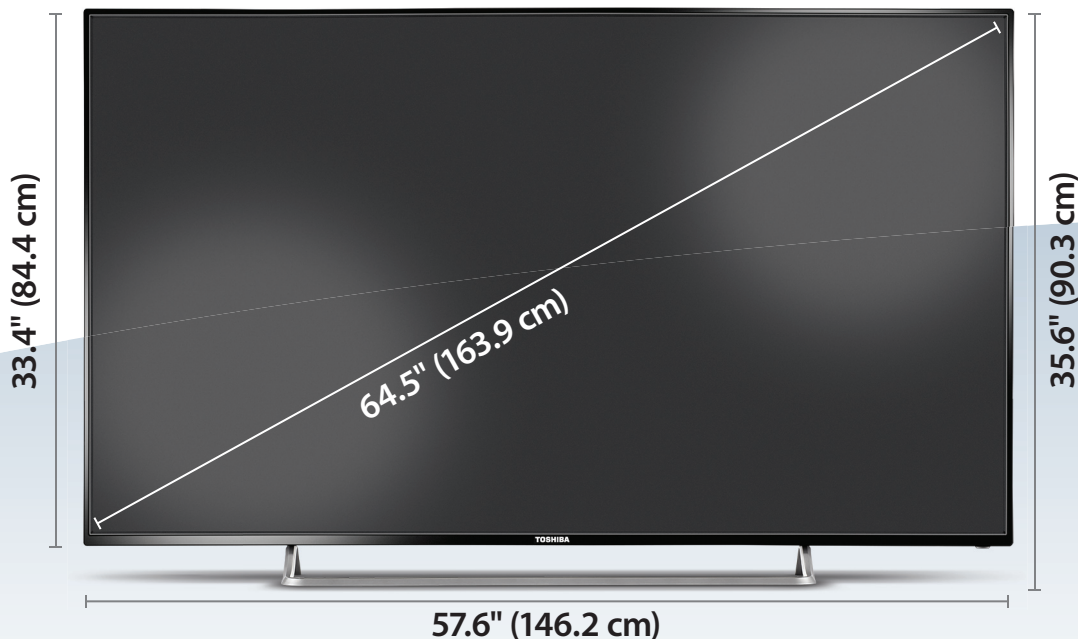

TOSHIBA

Leading Innovation >>>

ACCESSORIES

- Remote control and AAA batteries (2)
- *Safety Sheet* document
- *Quick Setup Guide*
- *Online User Guide*

DTS TruSurround™ delivers an immersive virtual surround sound experience over front facing speaker configurations, complete with rich bass, high frequency detail and clear dialog.

PRODUCT SPECIFICATIONS

Warranty—parts	1 Year Limited	Brightness (center typ.) cd/m²	300 nits	Ethernet & WiFi	No
Warranty—labor	1 Year Limited	Comb filter	3d y/c digital	DTS Tuning Package	DTS TruSurround
Dimensions Without Stand	33.4 H × 57.6 W × 3.5 D in (84.4 × 146.2 × 8.8 cm)	Response time	6.5 ms	Speakers (2)	Watts per channel: 10W
Weight w/o stand	44.3 lbs. (20.1 kg)	Horizontal viewing angle	178°	Power consumption on	126.4W
Dimensions With Stand	35.6 H × 57.6 W × 11.3 D in (90.3 × 146.2 × 28.8 cm)	Vertical viewing angle	178°	Power consumption in standby	<0.5W
Weight w/ stand	45.4 lbs. (20.6 kg)	Tuner supports:	NTSC, ATSC, 8-VSB, Clear-QAM	Power inputs	AC120V 60Hz, 1.3A
Screen size (diagonal)	64.5"	HDMI input	3	Menu languages	English/French/Spanish
Panel backlight type	LED	Component video inputs	1	HDMI® CEC Control	Yes
Panel refresh rate	120Hz	Composite video input Shared with component Y	1	Game Mode	Yes
Resolution	1080p	Shared audio inputs Component & Composite	Yes	GameTimer™	Yes
Panel resolution (hvxv)	1920 × 1080	DVI (video only)	Yes	TV base screws	M5 type (25 mm length) (4 pcs)
Aspect ratio	16:9	USB port Supports JPEG and firmware upgrade	1	V-chip (version 2.0)	Yes
Contrast ratio (typical) panel	5,000:1	Antenna/cable	1	Sleep timer	Yes
Dynamic contrast ratio	6,000,000:1	Video output	No	Channel labeling	No
		Analog audio/Headphone	Yes	Vesa mount (mm)	500x400—M6 type screws
		Digital audio output Optical	1		

65L350U