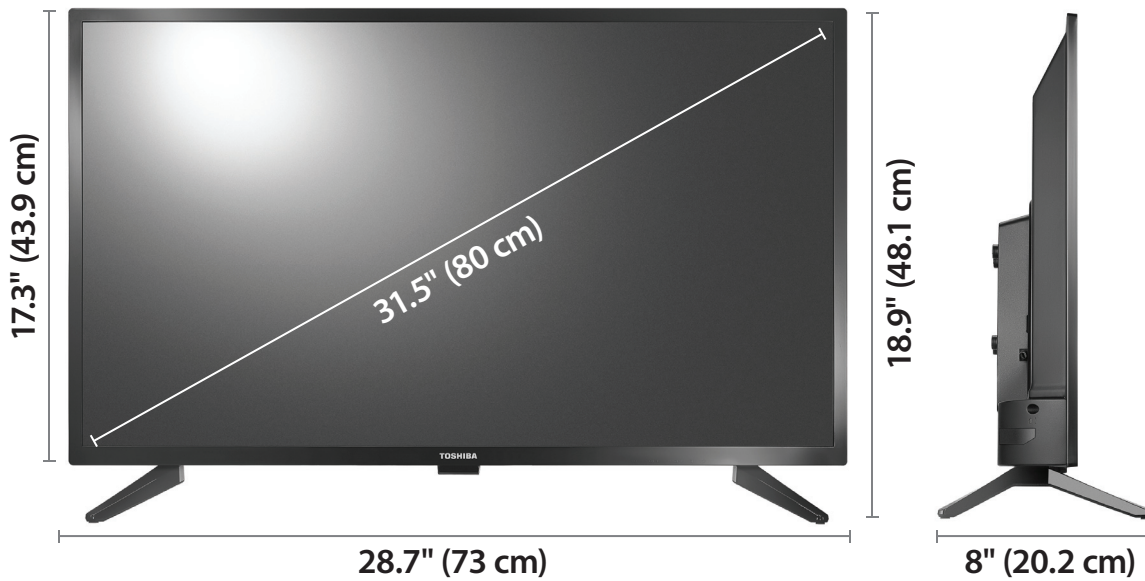

TOSHIBA

ACCESSORIES

- Remote control and AAA batteries (2)
- Safety Sheet
- Quick Setup Guide
- Online User Guide

DTS® TruSurround® delivers an immersive virtual surround sound experience over front facing speaker configurations, complete with rich bass, high frequency detail, and clear dialog.

PRODUCT SPECIFICATIONS

WARRANTY—PARTS	1 YEAR LIMITED	PANEL RESOLUTION (HxV)	1366 × 768	DIGITAL AUDIO OUTPUT OPTICAL	YES
WARRANTY—LABOR	1 YEAR LIMITED	ASPECT RATIO	16:9	AUDIO ENHANCEMENT	DTS TruSurround
DIMENSIONS (HxWxD) WITHOUT STAND	17.3 × 28.7 × 3.3" (43.9 × 73 × 8.5 cm)	CONTRAST RATIO (TYPICAL) PANEL	1000:1	SPEAKERS (2)	6 WATTS/CHANNEL
WEIGHT W/O STAND	8.4 lbs (3.8 kg)	RESPONSE TIME	6.5 ms	OSD LANGUAGES	ENGLISH/ FRENCH/SPANISH
DIMENSIONS (HxWxD) WITH STAND	18.9 × 28.7 × 8" (48.1 × 73 × 20.2 cm)	HORIZONTAL VIEWING ANGLE	178°	HDMI CEC	YES
WEIGHT W/ STAND	8.6 lbs (3.9 kg)	VERTICAL VIEWING ANGLE	178°	GAME MODE	YES
SCREEN SIZE (DIAGONAL)	31.5 in (80 cm)	TUNER SUPPORTS:	ATSC, 8-VSB, CLEAR-QAM	V-CHIP (VERSION 2.0)	YES
PANEL	LCD	HDMI INPUT	2	SLEEP TIMER	YES
PANEL BACKLIGHT TYPE	LED	COMPOSITE VIDEO INPUT	1	TEXT TO SPEECH	YES
PANEL REFRESH RATE	60Hz	USB PORT SUPPORTS JPEG	1	VESA MOUNT (mm)	100 x 100
DISPLAY RESOLUTION	720p	ANTENNA/CABLE	1	VESA MOUNT SCREWS (4)	M4 × 12mm TYPE SCREWS
		HEADPHONE OUTPUT	YES		
		ANALOG AUDIO OUTPUT	YES		

32L310U20