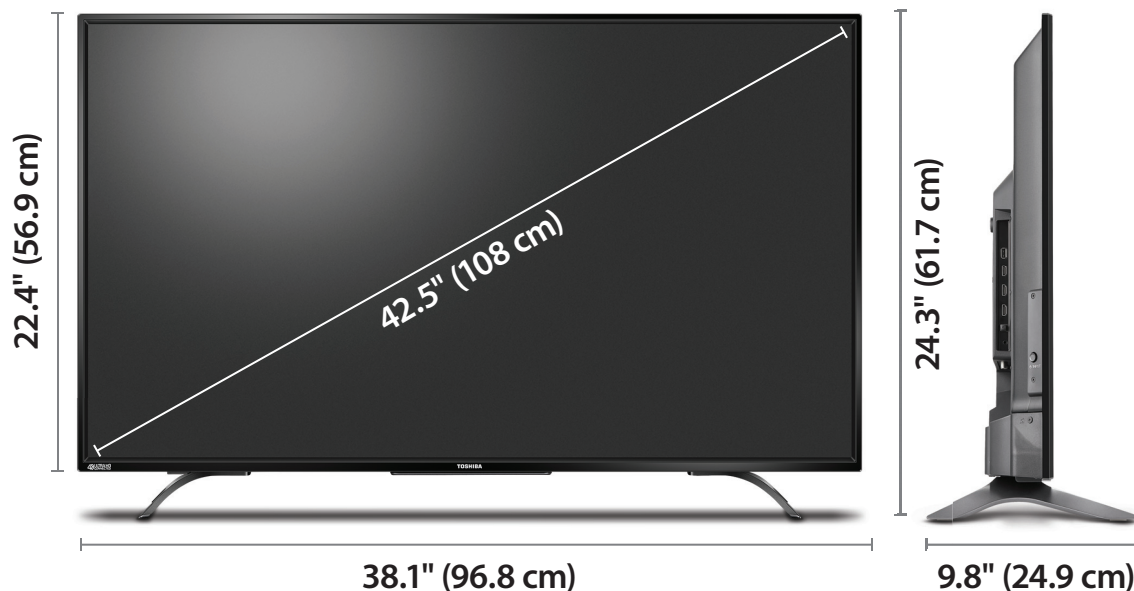

TOSHIBA

Leading Innovation >>>

ACCESSORIES

- Remote control and AAA batteries (2)
- *Safety Sheet* document
- *Quick Setup Guide*
- *Online User Guide*

Google Cast

Cast your favorite entertainment from your mobile device to your TV.

UNLIMITED ENTERTAINMENT, ALL ON YOUR SCHEDULE

With Google Cast™, you are in command. Access more than 200,000 TV shows and movies, millions of songs and more from apps like Netflix, YouTube, and Google Play. Discover new content, with more apps being added all the time at g.co/castapps.

USE YOUR PHONE AS A REMOTE

By using your phone, there's nothing new to learn - cast your apps, your playlist, your TV shows - without new log-ins or downloads. It's simple to search, browse, queue, and control from anywhere in the home.

MULTI-TASK WITHOUT INTERRUPTING WHAT'S PLAYING

While you are casting, you can keep using your phone for other things without disrupting what is playing on the TV.

PRODUCT SPECIFICATIONS

Warranty—parts	1 Year Limited	Brightness (center typical) cd/m²	250 nits	Speakers (2)	WATTS PER CHANNEL: 10W
Warranty—labor	1 Year Limited	Comb filter	3d y/c digital	Power consumption on	94.1W
Dimensions Without Stand	22.4 H x 38.1 W x 3.4 D in (56.9 x 96.8 x 8.7 cm)	Response time (typical)	8 ms	Power consumption in standby	<0.5W
Weight w/o stand	18.5 lbs (8.4 kg)	Horizontal viewing angle	178°	Power inputs	AC120V 60Hz 1.1A
Dimensions With Stand	24.3 H x 38.1 W x 9.8 D in (61.7 x 96.8 x 24.9 cm)	Vertical viewing angle	178°	Menu languages	English/French/Spanish
Weight w/ stand	19.4 lbs (8.8 kg)	Tuner supports:	NTSC, ATSC, 8-VSB, Clear-QAM	HDMI® CEC Control	Yes
Screen size (diagonal)	42.5"	HDMI input	3	Game mode	Yes
Panel	LCD	Composite video input	1	GameTimer™	Yes
Panel backlight type	LED	USB port Supports JPEG	1	Energy star qualified	No
Panel refresh rate	60Hz	Antenna/cable	1	Google Cast	Yes
Resolution	2160p	Video output	No	TV base screws	M5 type (27 mm length) (4 pcs)
Panel resolution (h xv)	3840 x 2160	Analog audio/Headphone	Yes	V-chip (version 2.0)	Yes
Aspect ratio	16:9	Digital audio output Optical	1	Sleep timer	Yes
Contrast ratio (typical) panel	4,000:1	WiFi	Yes	VESA mount (mm)	200 x 300—M6 type screws
		LAN	Yes		
		DTS Tuning Package	DTS Studio Sound		

43L621U