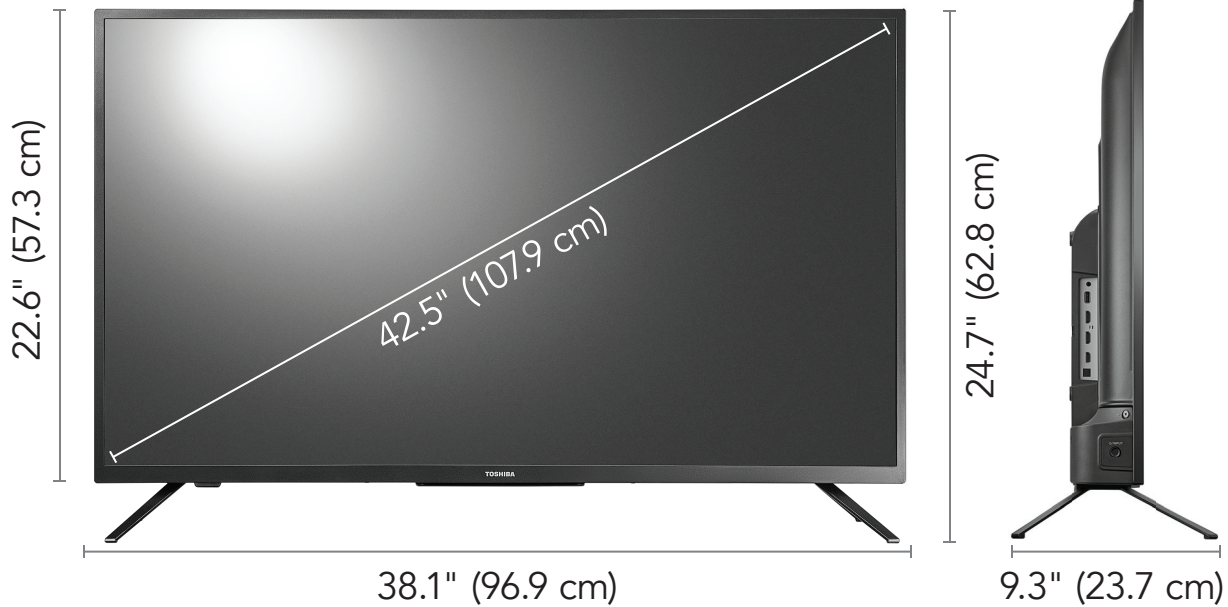

ACCESSORIES

- Voice Remote with Alexa and AAA batteries (2)
- *Safety Sheet* document
- *Quick Setup Guide*
- *Online User Guide*
- Power Cord

PRODUCT SPECIFICATION

WARRANTY—PARTS & LABOR	1 YEAR LIMITED	PANEL RESOLUTION (HxV)	3840 x 2160	ANALOG AUDIO OUTPUT	YES
DIMENSIONS (HxWxD) WITHOUT STAND	22.6 x 38.1 x 3.5" (57.3 x 96.9 x 8.8 cm)	ASPECT RATIO	16:9	DIGITAL AUDIO OUTPUT (OPTICAL)	YES
WEIGHT (W/O STAND)	17.2 lbs (7.8 kg)	CONTRAST RATIO (TYPICAL) PANEL	4,000:1	AUDIO ENHANCEMENT	DTS Virtual X
DIMENSIONS (HxWxD) WITH STAND	24.7 x 38.1 x 9.3" (62.8 x 96.9 x 23.7 cm)	RESPONSE TIME (TYPICAL)	8 ms	SPEAKERS (2)	8 WATTS/CHANNEL
WEIGHT (W/ STAND)	17.6 lbs (8 kg)	HORIZONTAL VIEWING ANGLE	89°	OSD LANGUAGES	ENGLISH / FRENCH
SCREEN SIZE (DIAGONAL)	42.5 in (107.9 cm)	VERTICAL VIEWING ANGLE	89°	HDMI CEC	YES
PANEL	LCD	TUNER SUPPORTS:	ATSC Tuner with Clear QAM; NTSC	GAME MODE	YES
PANEL BACKLIGHT TYPE	LED	HDMI INPUT	3	V-CHIP (VERSION 2.0)	YES
PANEL REFRESH RATE	60 Hz	COMPOSITE VIDEO INPUT	1	SLEEP TIMER	YES
DISPLAY RESOLUTION	2160p	USB PORT (SUPPORTS JPEG)	1	TEXT TO SPEECH	YES
		ANTENNA/CABLE	1	VESA MOUNT (mm)	400 x 200
		HEADPHONE OUTPUT	YES	VESA MOUNT SCREWS	M6 x 35 mm