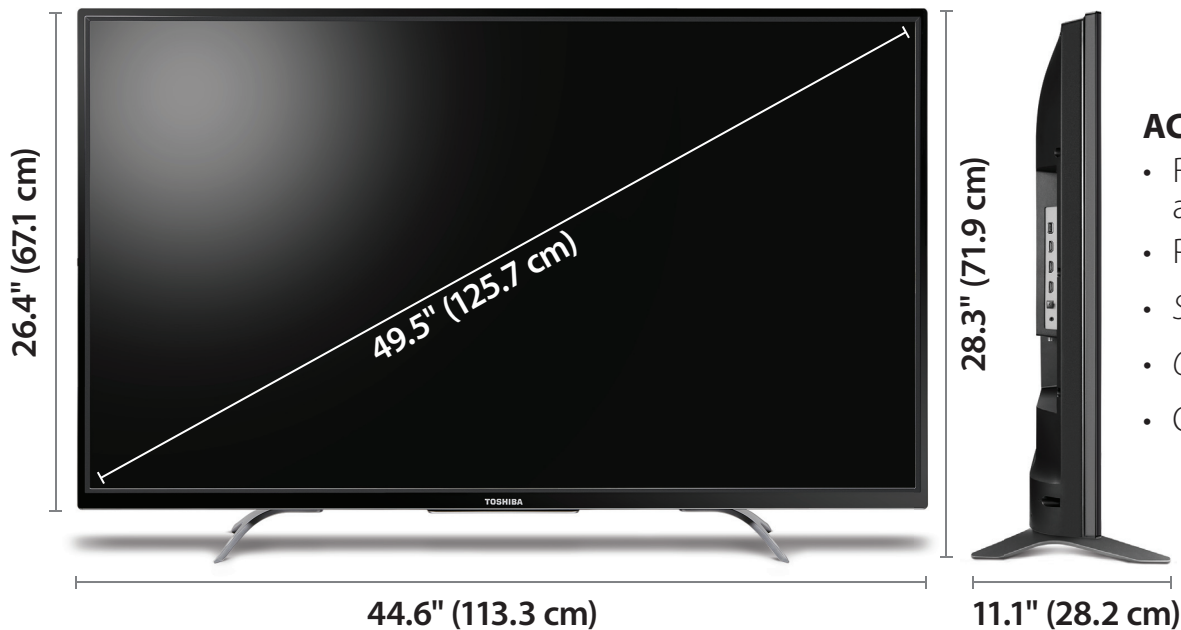

TOSHIBA

ACCESSORIES

- Remote control and AAA batteries (2)
- Power Cord
- *Safety Sheet* document
- *Quick Setup Guide*
- *Online User Guide*

Chromecast built-in

Stream the entertainment you love from your phone, tablet or laptop to your TV.

1000+ Apps

UNLIMITED ENTERTAINMENT, ALL ON YOUR SCHEDULE

With Chromecast built-in, you are in command. Access more than 200,000 TV shows and movies, millions of songs and more from apps like Netflix, YouTube, and Google Play. With more apps being added all the time, you can discover new entertainment at g.co/castapps.

USE YOUR PHONE AS A REMOTE

By using your phone, you can stream your apps, playlists, and TV shows — without new log-ins or downloads. It's simple to search, browse, queue, and control from anywhere in the home.

MULTI-TASK WITHOUT INTERRUPTING WHAT'S PLAYING

While you are streaming, you can keep using your phone for other things without disrupting what is playing on the TV.

PRODUCT SPECIFICATIONS

WARRANTY—PARTS	1 YEAR LIMITED	ASPECT RATIO	16:9	AUDIO ENHANCEMENT	DTS Studio Sound 1
WARRANTY—LABOR	1 YEAR LIMITED	CONTRAST RATIO (TYPICAL) PANEL	4,000:1	SPEAKERS (2)	10 WATTS/CHANNEL
DIMENSIONS (HxWxD) WITHOUT STAND	26.4 × 44.6 × 3.7" (67.1 × 113.3 × 9.4 cm)	COMB FILTER	3D Y/C DIGITAL	POWER CONSUMPTION ON	109.6 W
WEIGHT (W/O STAND)	30.6 lbs (13.9 kg)	RESPONSE TIME (TYPICAL)	8 ms	POWER CONSUMPTION IN STANDBY	<0.5W
DIMENSIONS (HxWxD) WITH STAND	28.3 × 44.6 × 11.1" (71.9 × 113.3 × 28.2 cm)	HORIZONTAL VIEWING ANGLE	178°	OSD LANGUAGES	ENGLISH/FRENCH/ SPANISH
WEIGHT (W/ STAND)	32 lbs (14.5 kg)	VERTICAL VIEWING ANGLE	178°	HDMI CEC	YES
SCREEN SIZE (DIAGONAL)	49.5"	TUNER SUPPORTS:	ATSC Tuner with Clear QAM, NTSC	GAME MODE	YES
PANEL	LCD	HDMI INPUT	3	V-CHIP (VERSION 2.0)	YES
PANEL BACKLIGHT TYPE	LED	COMPOSITE VIDEO INPUT	1	SLEEP TIMER	YES
PANEL REFRESH RATE	60 Hz	USB PORT (SUPPORTS JPEG)	1	CHANNEL LABELING	YES
DISPLAY RESOLUTION	UHD	ANTENNA/CABLE	1	TEXT TO SPEECH	YES
PANEL RESOLUTION (HxV)	3840 × 2160	HEADPHONE OUTPUT	YES	VESA MOUNT (mm)	400 × 200
		ANALOG AUDIO OUTPUT	YES	VESA MOUNT SCREWS	M6 TYPE SCREWS
		DIGITAL AUDIO OUTPUT (OPTICAL)	YES		

50L711U18