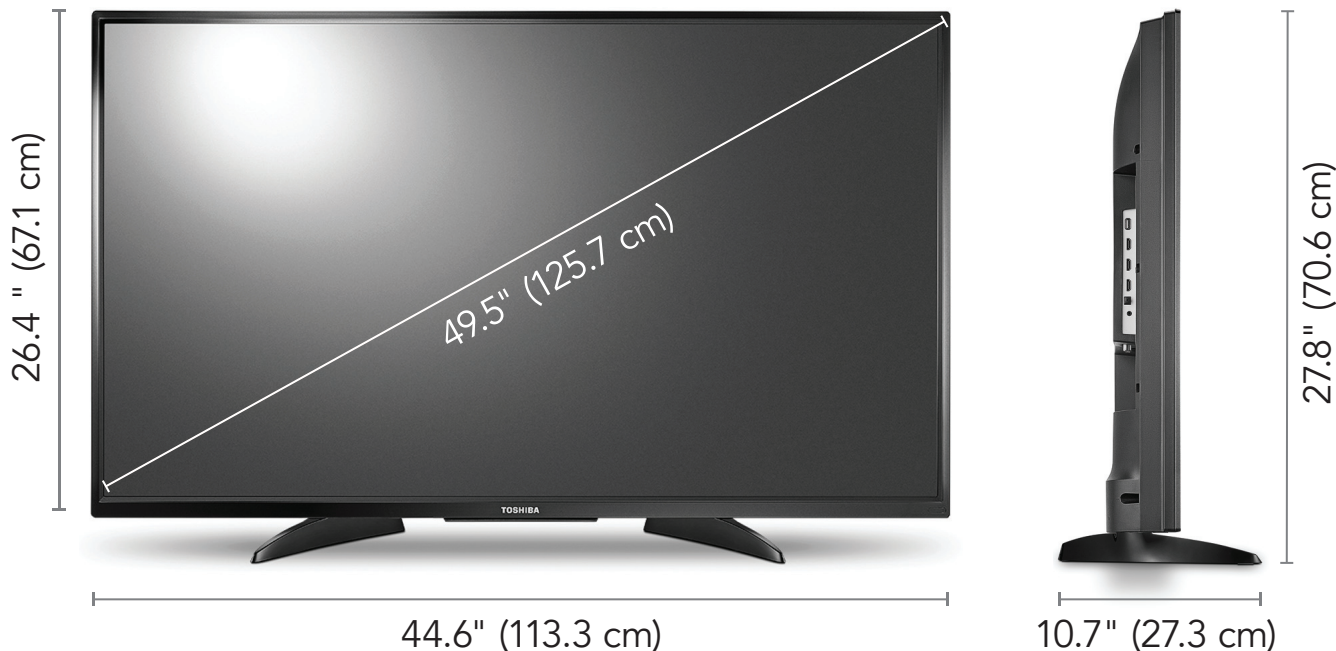

TOSHIBA

fire tv edition

ACCESSORIES

- Voice Remote with Alexa and AAA batteries (2)
- *Safety Sheet* document
- *Quick Setup Guide*
- *Online User Guide*
- Power Cord

PRODUCT SPECIFICATION

WARRANTY—PARTS	1 YEAR LIMITED	ASPECT RATIO	16:9	AUDIO ENHANCEMENT	DTS Studio Sound
WARRANTY—LABOR	1 YEAR LIMITED	CONTRAST RATIO (TYPICAL) PANEL	4000:1	SPEAKERS (2)	10 WATTS/CHANNEL
DIMENSIONS (HxWxD) WITHOUT STAND	26.4 x 44.6 x 3.7 D " (67.1 x 113.3 x 9.4 cm)	COMB FILTER	3D Y/C DIGITAL	OSD LANGUAGES	ENGLISH
WEIGHT (W/O STAND)	30.6 lbs. (13.9 kg)	RESPONSE TIME (TYPICAL)	8 ms	BUILT-IN WI-FI, ETHERNET	YES
DIMENSIONS (HxWxD) WITH STAND	27.8 x 44.6 x 10.7 D " (70.6 x 113.3 x 27.3 cm)	HORIZONTAL VIEWING ANGLE	178°	HDMI CEC	YES
WEIGHT (W/ STAND)	31.3 lbs. (14.2 kg)	VERTICAL VIEWING ANGLE	178°	GAME MODE	YES
SCREEN SIZE (DIAGONAL)	49.5" (125.7 cm)	TUNER SUPPORTS:	ATSC Tuner with Clear QAM; NTSC	V-CHIP (VERSION 2.0)	YES
PANEL	LCD	HDMI INPUT	3	SLEEP TIMER	YES
PANEL BACKLIGHT TYPE	LED	COMPOSITE VIDEO INPUT	1	TEXT TO SPEECH	YES
PANEL REFRESH RATE	60Hz	USB PORT (SUPPORTS JPEG)	1	VESA MOUNT (mm)	400 x 200
DISPLAY RESOLUTION	2160p	ANTENNA/CABLE	1	VESA MOUNT SCREWS	M6X25mm
PANEL RESOLUTION (HxV)	UHD: 3840 x 2160	HEADPHONE OUTPUT	YES		
		ANALOG AUDIO OUTPUT	YES		
		DIGITAL AUDIO OUTPUT (OPTICAL)	YES		