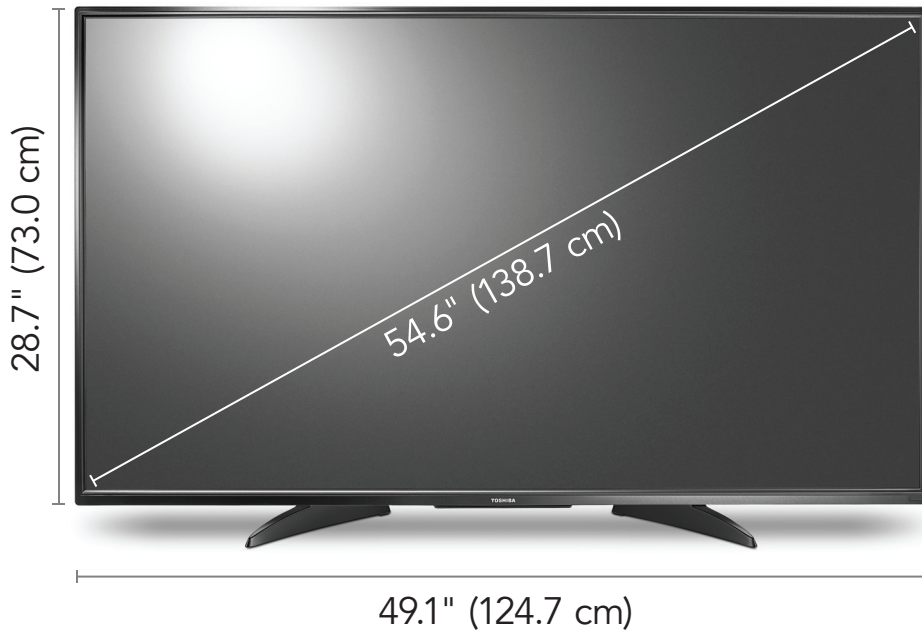

TOSHIBA

fire tv edition

ACCESSORIES

- Voice Remote with Alexa and AAA batteries (2)
- *Safety Sheet* document
- *Quick Setup Guide*
- *Online User Guide*
- Power Cord

PRODUCT SPECIFICATION

WARRANTY—PARTS	1 YEAR LIMITED	ASPECT RATIO	16:9	AUDIO ENHANCEMENT	DTS Studio Sound
WARRANTY—LABOR	1 YEAR LIMITED	CONTRAST RATIO (TYPICAL) PANEL	4500:1	SPEAKERS (2)	10 WATTS/CHANNEL
DIMENSIONS (HxWxD) WITHOUT STAND	28.7 H x 49.1W x 3.7 D " (73 x 124.7 x 9.3 cm)	COMB FILTER	3D Y/C DIGITAL	OSD LANGUAGES	ENGLISH
WEIGHT (W/O STAND)	32.4 lbs. (14.7 kg)	RESPONSE TIME (TYPICAL)	8 ms	BUILT-IN WI-FI, ETHERNET	YES
DIMENSIONS (HxWxD) WITH STAND	30.2 x 49.1 x 12 D " (76.6 x 124.7 x 30.5 cm)	HORIZONTAL VIEWING ANGLE	178°	HDMI CEC	YES
WEIGHT (W/ STAND)	33.1 lbs. (15 kg)	VERTICAL VIEWING ANGLE	178°	GAME MODE	YES
SCREEN SIZE (DIAGONAL)	54.6"	TUNER SUPPORTS:	ATSC Tuner with Clear QAM; NTSC	V-CHIP (VERSION 2.0)	YES
PANEL	LCD	HDMI INPUT	3	SLEEP TIMER	YES
PANEL BACKLIGHT TYPE	LED	COMPOSITE VIDEO INPUT	1	TEXT TO SPEECH	YES
PANEL REFRESH RATE	60Hz	USB PORT (SUPPORTS JPEG)	1	VESA MOUNT (mm)	200 x 300
DISPLAY RESOLUTION	2160p	ANTENNA/CABLE	1	VESA MOUNT SCREWS	M6X20mm
PANEL RESOLUTION (HxV)	UHD: 3840 x 2160	HEADPHONE OUTPUT	YES		
		ANALOG AUDIO OUTPUT	YES		
		DIGITAL AUDIO OUTPUT (OPTICAL)	YES		