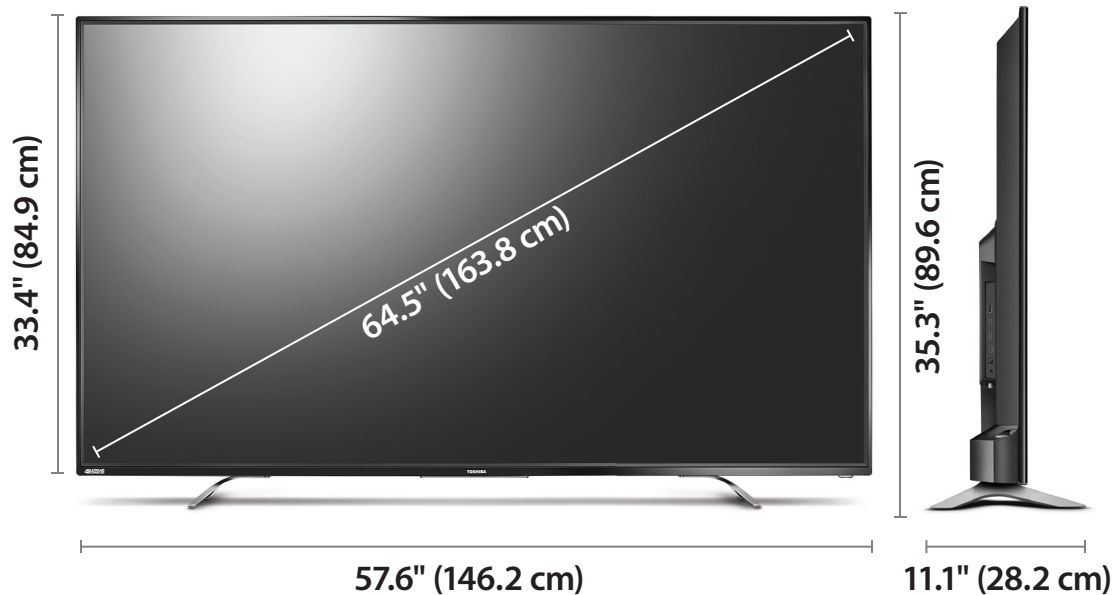

TOSHIBA

Leading Innovation >>>

ACCESSORIES

- Remote control and AAA batteries (2)
- *Safety Sheet* document
- *Quick Setup Guide*
- *Online User Guide*

Google Cast

Cast your favorite entertainment from your mobile device to your TV.

UNLIMITED ENTERTAINMENT, ALL ON YOUR SCHEDULE

With Google Cast™, you are in command. Access more than 200,000 TV shows and movies, millions of songs and more from apps like Netflix, YouTube, and Google Play. Discover new content, with more apps being added all the time at g.co/castapps.

USE YOUR PHONE AS A REMOTE

By using your phone, there's nothing new to learn - cast your apps, your playlist, your TV shows - without new log-ins or downloads. It's simple to search, browse, queue, and control from anywhere in the home.

MULTI-TASK WITHOUT INTERRUPTING WHAT'S PLAYING

While you are casting, you can keep using your phone for other things without disrupting what is playing on the TV.

PRODUCT SPECIFICATIONS

Warranty—parts	1 Year Limited	Brightness (center typical) cd/m²	300 nits	Speakers (2)	WATTS PER CHANNEL: 12W
Warranty—labor	1 Year Limited	Comb filter	3d y/c digital	Power consumption on	176.9W
Dimensions Without Stand	33.4 H x 57.6 W x 3.9 D in (84.9 x 146.2 x 10 cm)	Response time (typical)	8 ms	Power consumption in standby	<0.5W
Weight w/o stand	46.7 lbs (21.2 kg)	Horizontal viewing angle	178°	Power inputs	AC120V 60Hz 1.9A
Dimensions With Stand	35.3 H x 57.6 W x 11.1 D in (89.6 x 146.2 x 28.2 cm)	Vertical viewing angle	178°	Menu languages	English/French/Spanish
Weight w/ stand	48.1 lbs (21.8 kg)	Tuner supports:	NTSC, ATSC, 8-VSB, Clear-QAM	HDMI® CEC Control	Yes
Screen size (diagonal)	64.5"	HDMI input	3	Game mode	Yes
Panel	LCD	Composite video input	1	GameTimer™	Yes
Panel backlight type	LED	USB port Supports JPEG	1	Energy star qualified	No
Panel refresh rate	60Hz	Antenna/cable	1	Google Cast	Yes
Resolution	2160p	Video output	No	TV base screws	M5 (20 mm length) (4 pcs)
Panel resolution (h xv)	3840 x 2160	Analog audio/Headphone	Yes	V-chip (version 2.0)	Yes
Aspect ratio	16:9	Digital audio output Optical	1	Sleep timer	Yes
Contrast ratio (typical) panel	4,000:1	WiFi	Yes	VESA mount (mm)	400 x 500—M6 type screws
		LAN	Yes		
		DTS Tuning Package	DTS Studio Sound		

65L621U

English V3 16-0412