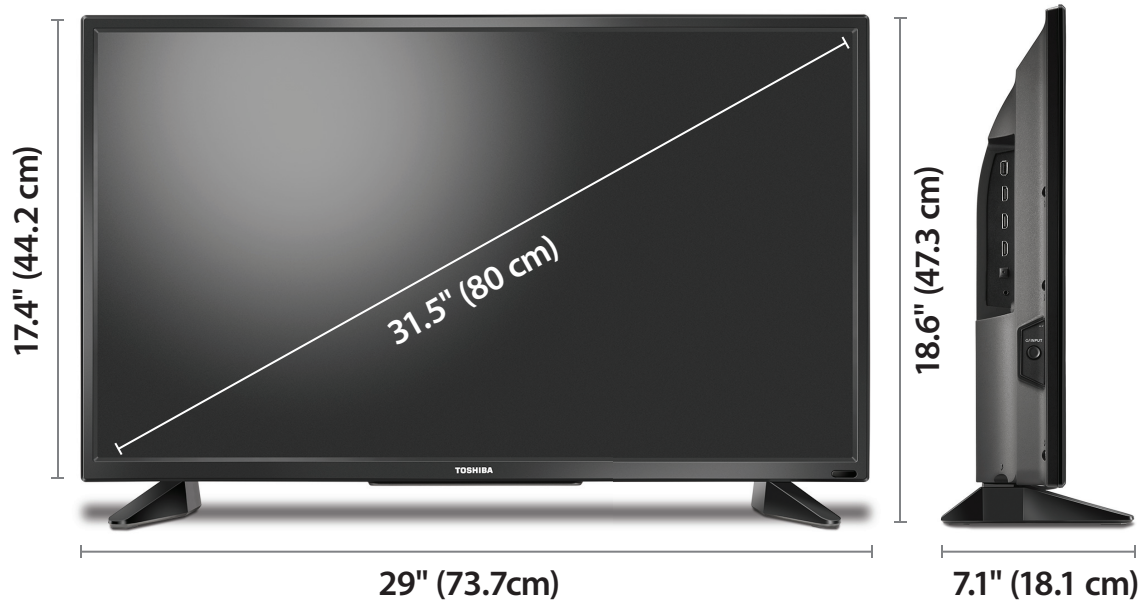

TOSHIBA

Leading Innovation >>>

ACCESSORIES

- Remote control and AAA batteries (2)
- Power Cord
- *Safety Sheet* document
- *Quick Setup Guide*
- *Online User Guide*

Google Cast

Cast your favorite entertainment from your mobile device to your TV.

UNLIMITED ENTERTAINMENT, ALL ON YOUR SCHEDULE

With Google Cast™, you are in command. Access more than 200,000 TV shows and movies, millions of songs and more from apps like Netflix, YouTube, and Google Play. Discover new content, with more apps being added all the time at g.co/castapps.

USE YOUR PHONE AS A REMOTE

By using your phone, there's nothing new to learn - cast your apps, your playlist, your TV shows - without new log-ins or downloads. It's simple to search, browse, queue, and control from anywhere in the home.

MULTI-TASK WITHOUT INTERRUPTING WHAT'S PLAYING

While you are casting, you can keep using your phone for other things without disrupting what is playing on the TV.

PRODUCT SPECIFICATIONS

Warranty—parts	1 Year Limited	Brightness (center minimum) cd/m²	180 nits	Speakers (2)	WATTS PER CHANNEL: 7W
Warranty—labor	1 Year Limited	Comb filter	3d y/c digital	Power consumption on	39.5W
Dimensions Without Stand	17.4 H x 29 W x 3.3 D in (44.2 x 73.7 x 8.4 cm)	Response time	6.5 ms	Power consumption in standby	<0.5W
Weight w/o stand	11 lbs (5 kg)	Horizontal viewing angle	178°	Power inputs	AC120V 60Hz 0.9A
Dimensions With Stand	18.6 H x 29 W x 7.1 D in (47.3 x 73.7 x 18.1 cm)	Vertical viewing angle	178°	Menu languages	English/French/Spanish
Weight w/ stand	11.2 lbs (5.1 kg)	Tuner supports:	NTSC, ATSC, 8-VSB, Clear-QAM	HDMI® CEC Control	Yes
Screen size (diagonal)	31.5"	HDMI input	3	Game mode	Yes
Panel	LCD	Composite video input	1	GameTimer™	Yes
Panel backlight type	LED	USB port Supports JPEG	1	Energy star qualified	No
Panel refresh rate	60Hz	Antenna/cable	1	Google Cast	Yes
Resolution	720p	Video output	No	TV base screws	M4 type (20 mm length) (4 pcs)
Panel resolution (hvxv)	1366 x 768	Analog audio/Headphone	Yes	V-chip (version 2.0)	Yes
Aspect ratio	16:9	Digital audio output Optical	1	Sleep timer	Yes
Contrast ratio (typical) panel	3000:1	Ethernet	Yes	VESA mount (mm)	100 x 100—M4 type screws
		WiFi	Yes		
		DTS Tuning Package	DTS TruSurround		

32L221U