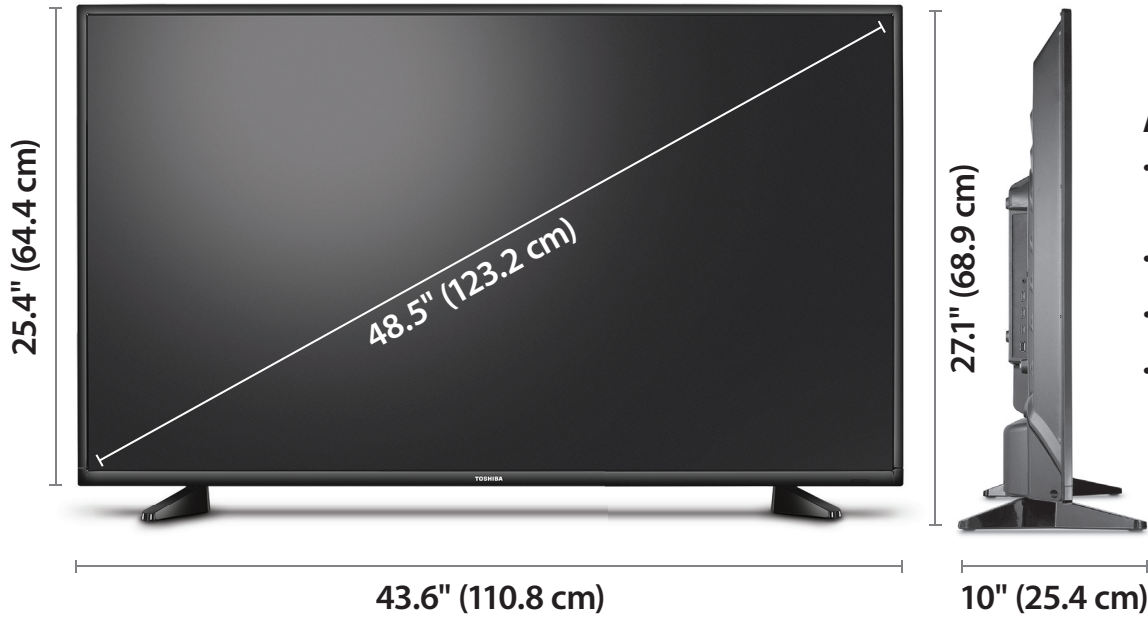

49"
CLASS
48.5 DIAGONAL

1080p

TOSHIBA

 **dts** **HDMI**[®]
TruSurround HIGH-DEFINITION MULTIMEDIA INTERFACE **49L510U18**

TOSHIBA

ACCESSORIES

- Remote control and AAA batteries (2)
- *Safety Sheet* document
- *Quick Setup Guide*
- *Online User Guide*

DTS TruSurround™ delivers an immersive virtual surround sound experience over front facing speaker configurations, complete with rich bass, high frequency detail and clear dialog.

PRODUCT SPECIFICATIONS

WARRANTY—PARTS	1 YEAR LIMITED	ASPECT RATIO	16:9	AUDIO ENHANCEMENT	DTS TruSurround
WARRANTY—LABOR	1 YEAR LIMITED	CONTRAST RATIO (TYPICAL) PANEL	4,000:1	SPEAKERS (2)	10 WATTS/CHANNEL
DIMENSIONS (HxWxD) WITHOUT STAND	25.4 × 43.6 × 3.7" (64.4 × 110.8 × 9.5 cm)	COMB FILTER	3D Y/C DIGITAL	POWER CONSUMPTION ON	94.7W
WEIGHT (W/O STAND)	22.3 lbs. (10.1 kg)	RESPONSE TIME (TYPICAL)	6.5 ms	POWER CONSUMPTION IN STANDBY	<0.5W
DIMENSIONS (HxWxD) WITH STAND	27.1 × 43.6 × 10" (68.9 × 110.8 × 25.4 cm)	HORIZONTAL VIEWING ANGLE	178°	OSD LANGUAGES	ENGLISH/FRENCH/SPANISH
WEIGHT (W/ STAND)	23.1 lbs. (10.5kg)	VERTICAL VIEWING ANGLE	178°	HDMI CEC	YES
SCREEN SIZE (DIAGONAL)	48.5"	TUNER SUPPORTS:	NTSC, ATSC, CLEAR-QAM	GAME MODE	YES
PANEL	LCD	HDMI INPUT	3	V-CHIP (VERSION 2.0)	YES
PANEL BACKLIGHT TYPE	LED	COMPOSITE VIDEO INPUT	1	SLEEP TIMER	YES
PANEL REFRESH RATE	60Hz	USB PORT (SUPPORTS JPEG)	1	Text to Speech	YES
DISPLAY RESOLUTION	1080p	ANTENNA/CABLE	1	VESA MOUNT (mm)	400 × 200
PANEL RESOLUTION (HxV)	1920 × 1080	HEADPHONE OUTPUT	YES	VESA MOUNT SCREWS	M6 TYPE SCREWS
		ANALOG AUDIO OUTPUT	YES	TV BASE SCREWS	M5 type (15 mm length) 4 pcs.
		DIGITAL AUDIO OUTPUT (OPTICAL)	YES		