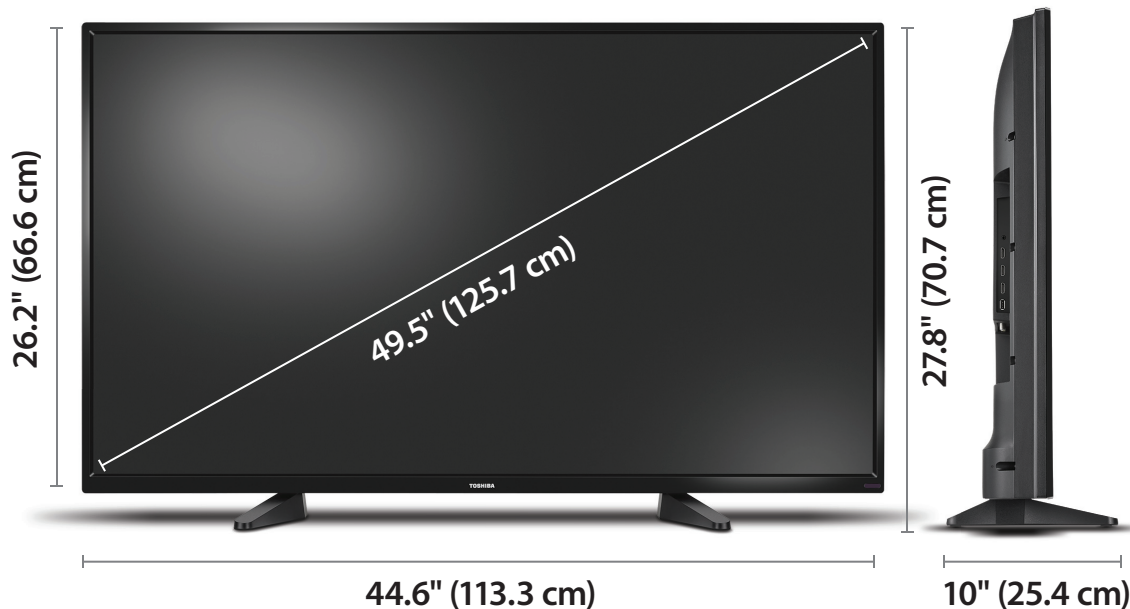

50"
CLASS
49.5 DIAGONAL

1080p

TOSHIBA
Leading Innovation >>>

 **dts**
TruSurround

50L420U

TOSHIBA

Leading Innovation >>>

ACCESSORIES

PRODUCT SPECIFICATIONS			
WARRANTY—PARTS	1 YEAR LIMITED	ASPECT RATIO	16:9
WARRANTY—LABOR	1 YEAR LIMITED	CONTRAST RATIO (TYPICAL) PANEL	3,000:1
DIMENSIONS (HxWxD) WITHOUT STAND	26.2 × 44.6 × 3.7" (66.6 × 113.3 × 9.4 cm)	COMB FILTER	3D Y/C DIGITAL
WEIGHT W/O STAND	32.6 lbs (14.8 kg)	RESPONSE TIME	8 ms
DIMENSIONS (HxWxD) WITH STAND	27.8 × 44.6 × 10" (70.7 × 113.3 × 25.4 cm)	HORIZONTAL VIEWING ANGLE	178°
WEIGHT W/ STAND	33.3 lbs (15.1 kg)	VERTICAL VIEWING ANGLE	178°
SCREEN SIZE (DIAGONAL)	49.5"	TUNER SUPPORTS:	ATSC, 8-VSB, CLEAR-QAM
PANEL	LCD	HDMI INPUT	3
PANEL BACKLIGHT TYPE	LED	COMPOSITE VIDEO INPUT	1
PANEL REFRESH RATE	60Hz	USB PORT SUPPORTS JPEG	1
DISPLAY RESOLUTION	1080p	ANTENNA/CABLE	1
PANEL RESOLUTION (HxV)	1920 x 1080	HEADPHONE OUTPUT	YES
		ANALOG AUDIO OUTPUT	YES
		DIGITAL AUDIO OUTPUT OPTICAL	YES
		AUDIO ENHANCEMENT	DTS TruSurround
		SPEAKERS (2)	10 WATTS/CHANNEL
		POWER CONSUMPTION ON	79.3W
		POWER CONSUMPTION IN STANDBY	<0.5W
		OSD LANGUAGES	ENGLISH/FRENCH/SPANISH
		HDMI CEC	YES
		GAME MODE	YES
		V-CHIP (VERSION 2.0)	YES
		SLEEP TIMER	YES
		CHANNEL LABELING	NO
		VESA MOUNT (mm)	400 x 200
		VESA MOUNT SCREWS	M6 TYPE SCREWS
		TV BASE SCREWS	M5 type (17 mm length) (4 pcs)