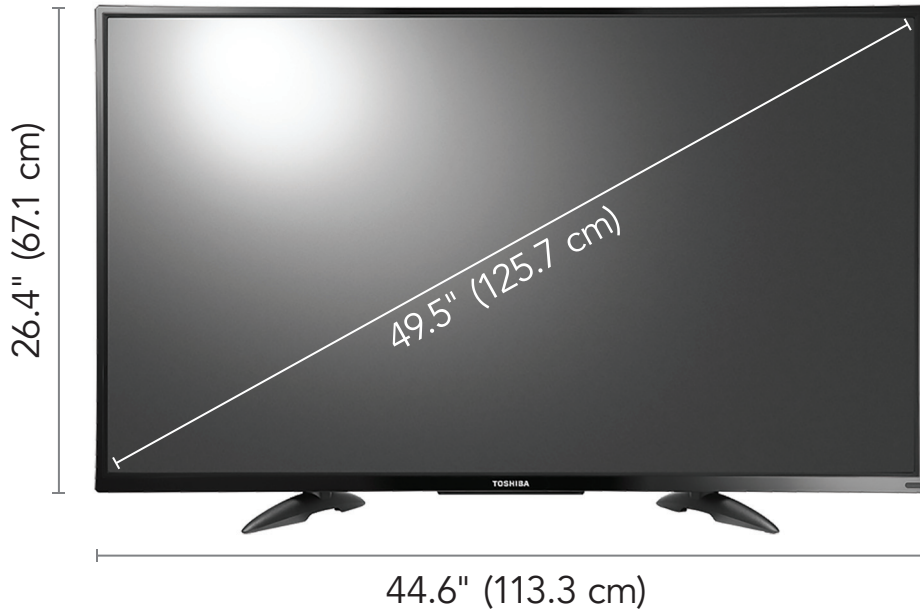

TOSHIBA

fire tv edition

50" | 60 Hz LED TV | 4K ULTRA HD

50LF711U20

VOICE REMOTE WITH ALEXA

A Smarter TV Is Here

4K Picture Quality, Fire TV Experience Built-in, Voice Remote with Alexa

Access Your Favorite Content – All Through One Home Screen

ACCESSORIES

- Voice Remote with Alexa and AAA batteries (2)
- *Safety Sheet* document
- *Quick Setup Guide*
- *Online User Guide*
- Power Cord

PRODUCT SPECIFICATION

WARRANTY—PARTS	1 YEAR LIMITED	PANEL RESOLUTION (HxV)	UHD: 3840 x 2160	DIGITAL AUDIO OUTPUT (OPTICAL)	YES
WARRANTY—LABOR	1 YEAR LIMITED	ASPECT RATIO	16:9	AUDIO ENHANCEMENT	DTS Studio Sound
DIMENSIONS (HxWxD) WITHOUT STAND	26.4 x 44.6 x 3.7" (67.1 x 113.3 x 9.4 cm)	CONTRAST RATIO (TYPICAL) PANEL	3200:1	SPEAKERS (2)	10 WATTS/CHANNEL
WEIGHT (W/O STAND)	30.6 lbs (13.9 kg)	RESPONSE TIME (TYPICAL)	8 ms	OSD LANGUAGES	ENGLISH & FRENCH
DIMENSIONS (HxWxD) WITH STAND	27.8 x 44.6 x 10.7" (70.7 x 113.3 x 27.3 cm)	HORIZONTAL VIEWING ANGLE	89°	HDMI CEC	YES
WEIGHT (W/ STAND)	31.3 lbs (14.2 kg)	VERTICAL VIEWING ANGLE	89°	GAME MODE	YES
SCREEN SIZE (DIAGONAL)	49.5 in (125.7 cm)	TUNER SUPPORTS:	ATSC Tuner with Clear QAM; NTSC	V-CHIP (VERSION 2.0)	YES
PANEL	LCD	HDMI INPUT	3	SLEEP TIMER	YES
PANEL BACKLIGHT TYPE	LED	COMPOSITE VIDEO INPUT	1	TEXT TO SPEECH	YES
PANEL REFRESH RATE	60 Hz	USB PORT (SUPPORTS JPEG)	1	VESA MOUNT (mm)	400 x 200
DISPLAY RESOLUTION	2160p	ANTENNA/CABLE	1	VESA MOUNT SCREWS	M6 x 25mm
		HEADPHONE OUTPUT	YES		
		ANALOG AUDIO OUTPUT	YES		