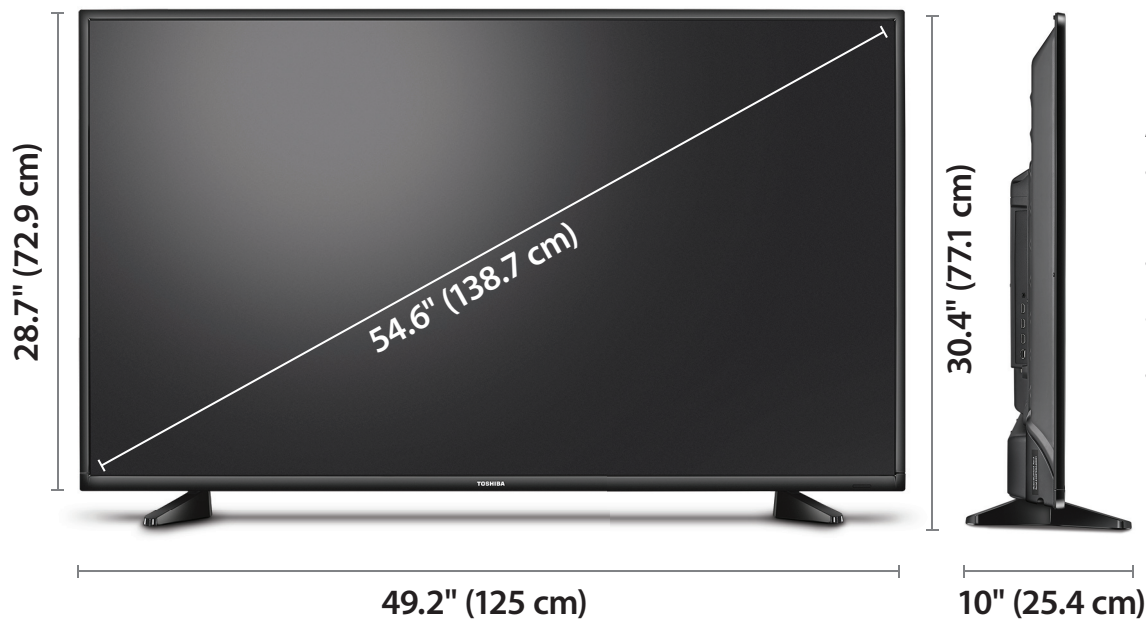

TOSHIBA

ACCESSORIES

- Remote control and AAA batteries (2)
- *Safety Sheet* document
- *Quick Setup Guide*
- *Online User Guide*

DTS TruSurround™ delivers an immersive virtual surround sound experience over front facing speaker configurations, complete with rich bass, high frequency detail and clear dialog.

PRODUCT SPECIFICATIONS

WARRANTY—PARTS	1 YEAR LIMITED	ASPECT RATIO	16:9	AUDIO ENHANCEMENT	DTS TruSurround
WARRANTY—LABOR	1 YEAR LIMITED	CONTRAST RATIO (TYPICAL) PANEL	4,000:1	SPEAKERS (2)	10 WATTS/CHANNEL
DIMENSIONS (HxWxD) WITHOUT STAND	28.7 × 49.2 × 3.5" (72.9 × 125 × 9 cm)	COMB FILTER	3D Y/C DIGITAL	POWER CONSUMPTION ON	95.5W
WEIGHT (W/O STAND)	30.4 lbs. (13.8 kg)	RESPONSE TIME (TYPICAL)	8 ms	POWER CONSUMPTION IN STANDBY	<0.5W
DIMENSIONS (HxWxD) WITH STAND	30.4 × 49.2 × 10" (77.1 × 125 × 25.4 cm)	HORIZONTAL VIEWING ANGLE	178°	OSD LANGUAGES	ENGLISH/FRENCH/SPANISH
WEIGHT (W/ STAND)	31.3 lbs. (14.2 kg)	VERTICAL VIEWING ANGLE	178°	HDMI CEC	YES
SCREEN SIZE (DIAGONAL)	54.6"	TUNER SUPPORTS:	NTSC, ATSC, CLEAR-QAM	GAME MODE	YES
PANEL	LCD	HDMI INPUT	3	V-CHIP (VERSION 2.0)	YES
PANEL BACKLIGHT TYPE	LED	COMPOSITE VIDEO INPUT	1	SLEEP TIMER	YES
PANEL REFRESH RATE	60Hz	USB PORT (SUPPORTS JPEG)	1	CHANNEL LABELING	NO
DISPLAY RESOLUTION	1080p	ANTENNA/CABLE	1	VESA MOUNT (mm)	400 × 400
PANEL RESOLUTION (HxV)	1920 × 1080	HEADPHONE OUTPUT	YES	VESA MOUNT SCREWS	M6 TYPE SCREWS
		ANALOG AUDIO OUTPUT	YES	TV BASE SCREWS	M5 type (15 mm length) (4 pcs.)
		DIGITAL AUDIO OUTPUT (OPTICAL)	YES		

55L510U18