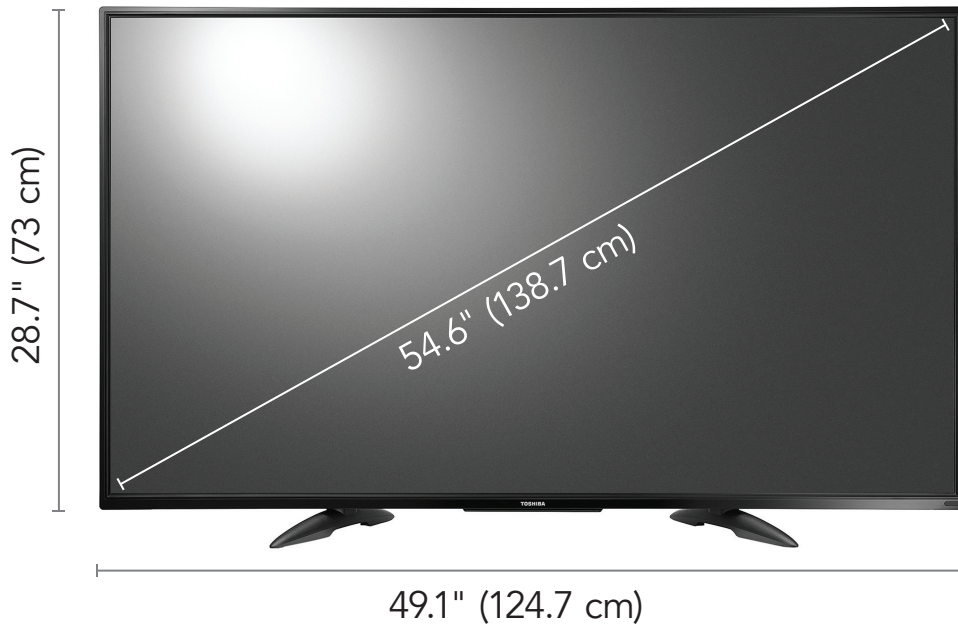

ACCESSORIES

- Voice Remote with Alexa and AAA batteries (2)
- *Safety Sheet* document
- *Quick Setup Guide*
- *Online User Guide*
- Power Cord

PRODUCT SPECIFICATION

| | | | | | |
|-------------------------------------|---|--------------------------------|---------------------------------|--------------------------------|------------------|
| WARRANTY—PARTS | 1 YEAR LIMITED | PANEL RESOLUTION (HxV) | UHD: 3840 x 2160 | DIGITAL AUDIO OUTPUT (OPTICAL) | YES |
| WARRANTY—LABOR | 1 YEAR LIMITED | ASPECT RATIO | 16:9 | AUDIO ENHANCEMENT | DTS Studio Sound |
| DIMENSIONS (HxWxD) WITHOUT STAND | 28.7 x 49.1 x 3.7" (73 x 124.7 x 9.3 cm) | CONTRAST RATIO (TYPICAL) PANEL | 4000:1 | SPEAKERS (2) | 10 WATTS/CHANNEL |
| WEIGHT (W/O STAND) | 32.4 lbs (14.7 kg) | RESPONSE TIME (TYPICAL) | 6.5 ms | OSD LANGUAGES | ENGLISH & FRENCH |
| DIMENSIONS (HxWxD) WITH STAND | 30.1 x 49.1 x 11.8" (76.5 x 124.7 x 29.9 cm) | HORIZONTAL VIEWING ANGLE | 89° | HDMI CEC | YES |
| WEIGHT (W/ STAND) | 33.1 lbs (15 kg) | VERTICAL VIEWING ANGLE | 89° | GAME MODE | YES |
| SCREEN SIZE (DIAGONAL) | 54.6" (138.7 cm) | TUNER SUPPORTS: | ATSC Tuner with Clear QAM; NTSC | V-CHIP (VERSION 2.0) | YES |
| PANEL | LCD | HDMI INPUT | 3 | SLEEP TIMER | YES |
| PANEL BACKLIGHT TYPE | LED | COMPOSITE VIDEO INPUT | 1 | TEXT TO SPEECH | YES |
| PANEL REFRESH RATE | 60 Hz | USB PORT (SUPPORTS JPEG) | 1 | VESA MOUNT (mm) | 200 x 300 |
| DISPLAY RESOLUTION | 2160p | ANTENNA/CABLE | 1 | VESA MOUNT SCREWS | M6 x 20 mm |
| | | HEADPHONE OUTPUT | YES | | |
| | | ANALOG AUDIO OUTPUT | YES | | |